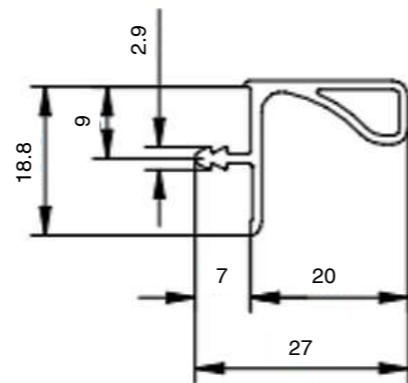

**Installation**

**Description**

**Material:** Aluminium  
**Usage:** Side panels

**Item ID No.**

Finish/Colour	Thickness mm	Length mm	Cat. No.
Black	18	3000	BG-154.15.040
	18	5500	BG-154.15.041
Grey	18	3000	BG-154.15.030
	18	5500	BG-154.15.031
Brushed brass	18	3000	BG-154.15.110
	18	5500	BG-154.15.111

ELAN aluminium horizontal bottom profile handle is an ideal **Installation** option for wall units, specifically upper cabinets.

**Description**

**Material:** Aluminium  
**Usage:** Wall units

**Item ID No.**