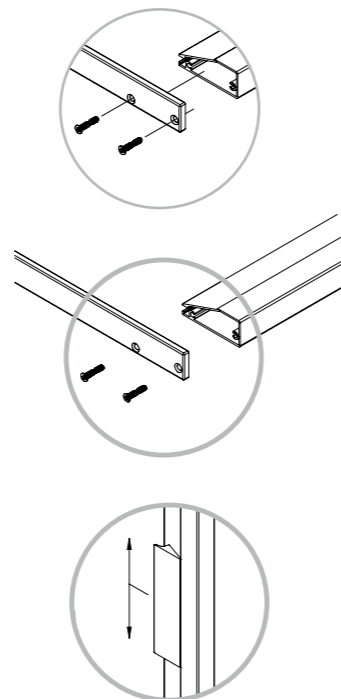

# Glass Door & Modular Furniture Profiles

23	Glass Door Profile-Decorative Cabinet Doors
24	Modular Shelving Profiles-Open Shelving System
25	Plinth Cover

To impart a similar grace to these systems as your handle-less furniture and open shelving units, Bergo brings to you its ELAN Glass Door Profiles. These profiles feature natural meandering grooves for handles and perfectly border the glass, creating timeless designs that never go out of style.

**Installation**

**For 90° Connection**

**Description**

<b>Material:</b>	Aluminium
<b>Thickness:</b>	4 mm

**Item ID No.**

Item	Finish/Colour	Size mm	Cat. No.
Vertical glass door profile	Graphite	3000	<b>BG-168.02.130</b>
Glass door handle	Graphite	120	<b>BG-170.02.130</b>
		1200	<b>BG-170.02.131</b>
Horizontal glass door profile	Graphite	450 x 185 x 280	<b>BG-169.02.130</b>
		600 x 185 x 280	<b>BG-169.02.131</b>
Vertical glass door profile	Dark bronze	3000	<b>BG-168.02.180</b>
Glass door handle	Dark bronze	120	<b>BG-170.02.180</b>
		1200	<b>BG-170.02.181</b>
Horizontal glass door profile	Dark bronze	450 x 185 x 280	<b>BG-169.02.180</b>
		600 x 185 x 280	<b>BG-169.02.181</b>