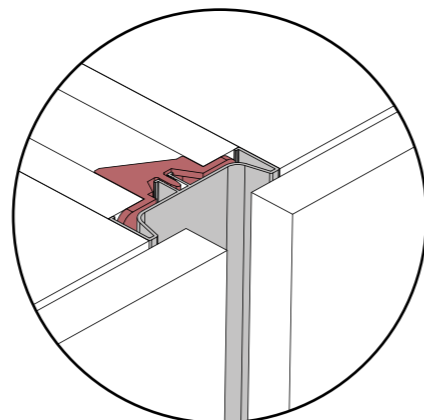

**To be ordered separately**

Items	Cat. No.
Back spacers kit	BG-164.02.080
Bracket	BG-165.02.250

ELAN intermediate vertical U-profile handle is used in kitchen furniture "with no handles". This new fixing system for vertical U-profile handles allows them to be fixed to the front of the unit using brackets, eliminating the need for visible screws inside the unit.