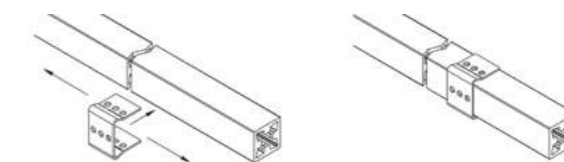

For Vertical Profile

Step 1 : Position the template on the profiles
Step 2 : Mark the holes, remove the template, drill the profile.

TDS-BG-200.02.130.v26.1

info@bergopro.com