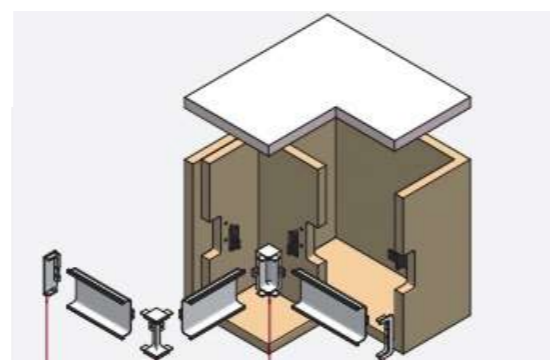

Installation