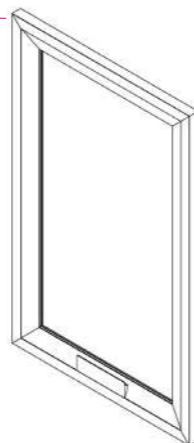

For 45° Connection

To be ordered separately

Items	Finish/Colour	Cat. No.
90° Connection screw	Darkened	BG-173.02.040
45° Corner connector	Zinc plated	BG-174.02.270
45° Connection screw	Darkened	BG-172.02.040
90° Connection screw	Darkened	BG-171.02.040

TDS-BG-168.02.130.v26.1

info@bergopro.com

The modular shelving profiles can transform the look of your furniture while providing strong, stable, and functional support. These profiles and their accessories allow you to create open shelves using glass or wood, adding an elegant touch with their smooth and flawless design.