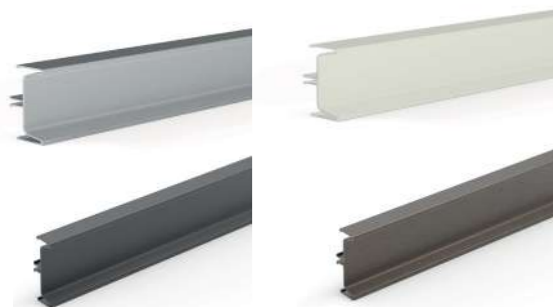

ELAN intermediate vertical L-profile handle is used in kitchen furniture "with no handles". This new fixing system for vertical L-profile handles allows them to be fixed to the front of the unit using brackets, eliminating the need for visible screws inside the unit.