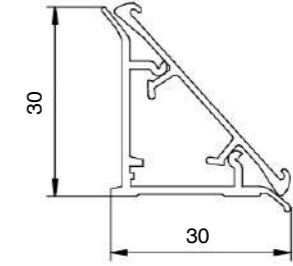

Panelling aluminium worktop backsplash.

Installation