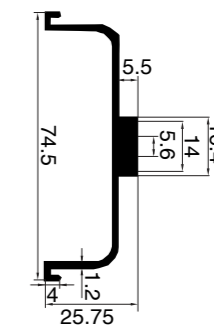

Installation