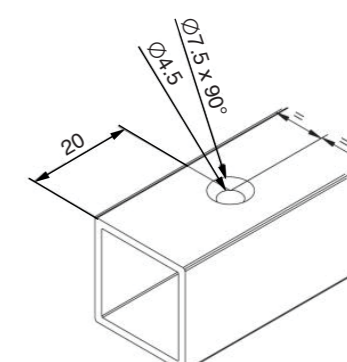

Drilling Details

For Lateral and Universal Profile