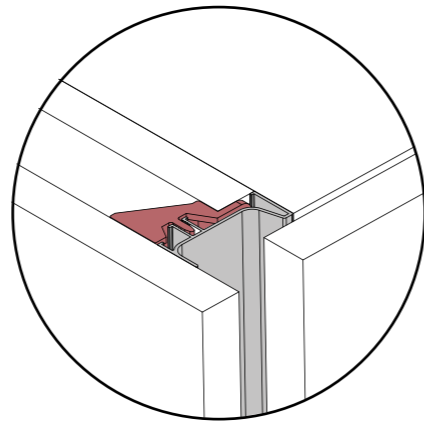

ELAN intermediate vertical L-profile handle is used in kitchen furniture "with no handles". This new fixing system for vertical L-profile handles allows them to be fixed to the front of the unit using brackets, eliminating the need for visible screws inside the unit.

**To be ordered separately**

Items	Cat. No.
Back spacers kit	BG-164.02.080
Bracket	BG-166.02.250

**Installation**

ELAN intermediate vertical L-profile handle is used in kitchen furniture "with no handles". This new fixing system for vertical L-profile handles allows them to be fixed to the front of the unit using brackets, eliminating the need for visible screws inside the unit.