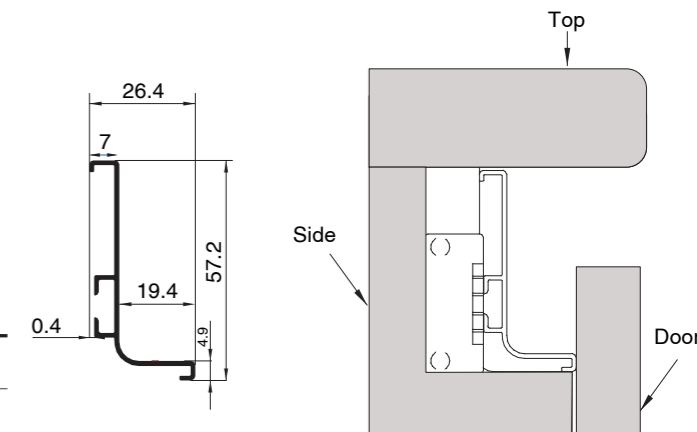

Installation