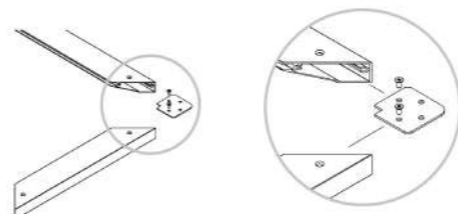

For 45° Connection

To be ordered separately

Items	Finish/Colour	Cat. No.
90° Connection screw	Darkened	BG-173.02.040
45° Corner connector	Zinc plated	BG-174.02.270
45° Connection screw	Darkened	BG-172.02.040
90° Connection screw	Darkened	BG-171.02.040

TDS-BG-168.02.130.v26.1

info@bergopro.com

The modular shelving profiles can transform the look of your furniture while providing strong, stable, and functional support. These profiles and their accessories allow you to create open shelves using glass or wood, adding an elegant touch with their smooth and flawless design.