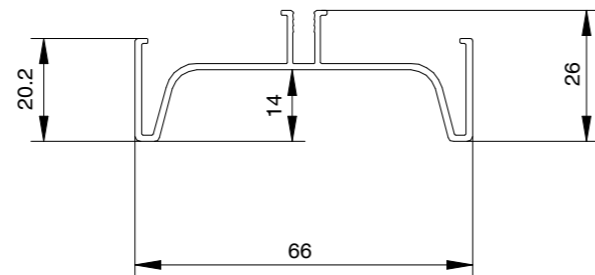

ELAN intermediate vertical U-profile handle is used in kitchen furniture "with no handles". This new fixing system for vertical U-profile handles allows them to be fixed to the front of the unit using brackets, eliminating the need for visible screws inside the unit.

Installation