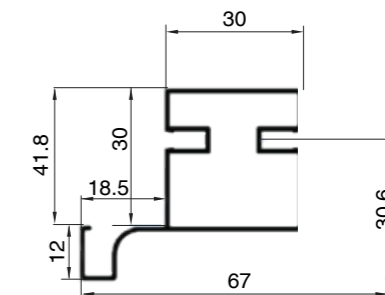

Installation