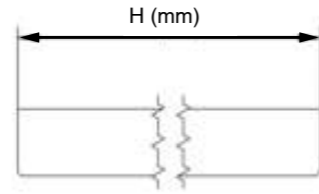

Installation