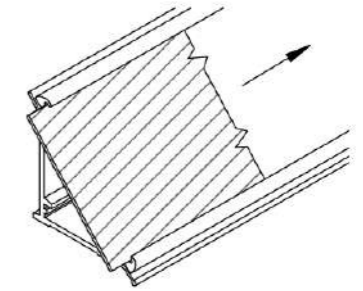

Item ID No.

Finish/Colour	Thickness mm	Length mm	Cat. No.
Brushed matt	1	4000	BG-157.02.260