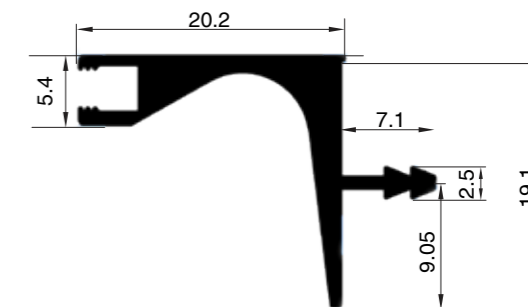

ELAN aluminium horizontal bottom profile handle is an ideal **Installation** option for wall units, specifically upper cabinets.