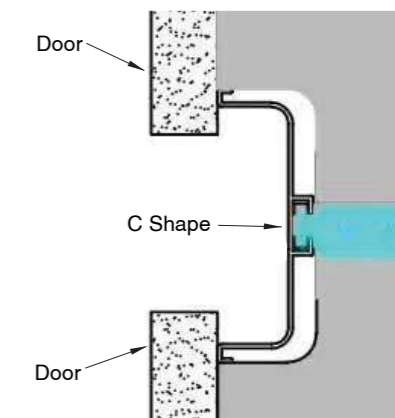

ELAN intermediate vertical U-profile handle is used in kitchen furniture "with no handles". This new fixing system for vertical U-profile handles allows them to be fixed to the front of the unit using brackets, eliminating the need for visible screws inside the unit.