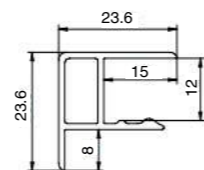

**Installation**

**For 90° Connection**

**Description**

<b>Material:</b>	Aluminium
<b>Thickness:</b>	4 mm

**Item ID No.**

Item	Finish/Colour	Size mm	Cat. No.
Vertical glass door profile	Graphite	3000	<b>BG-168.02.130</b>
Glass door handle	Graphite	120	<b>BG-170.02.130</b>
		1200	<b>BG-170.02.131</b>
Horizontal glass door profile	Graphite	450 x 185 x 280	<b>BG-169.02.130</b>
		600 x 185 x 280	<b>BG-169.02.131</b>
Vertical glass door profile	Dark bronze	3000	<b>BG-168.02.180</b>
Glass door handle	Dark bronze	120	<b>BG-170.02.180</b>
		1200	<b>BG-170.02.181</b>
Horizontal glass door profile	Dark bronze	450 x 185 x 280	<b>BG-169.02.180</b>
		600 x 185 x 280	<b>BG-169.02.181</b>

**To be ordered with**

Items	Cat. No.
Plinth clip	<b>BG-530.02.040</b>

H=100 mm

H=150 mm

**Installation**

90° end cap

Double-side 90° end caps

Linear junction

**Description**

<b>Material:</b>	Aluminium alloy
<b>Usage:</b>	Cabinets, wardrobes, cupboards
<b>Size:</b>	300 x 80 mm
<b>Thickness:</b>	1.2 mm
<b>Number of holes:</b>	9-hole breathable mesh (8 cm wide)