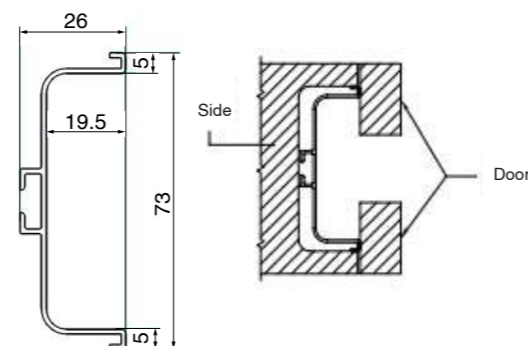

Installation