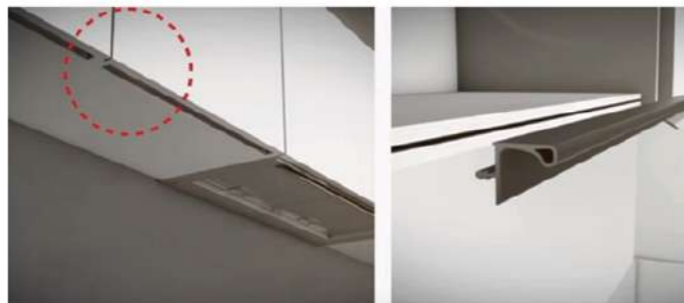

Item ID No.

Finish/Colour	Thickness mm	Length mm	Cat. No.
Brushed matt	18	3900	BG-155.02.260
Black	18	3900	BG-155.02.040
Dark bronze	18	3900	BG-155.02.180