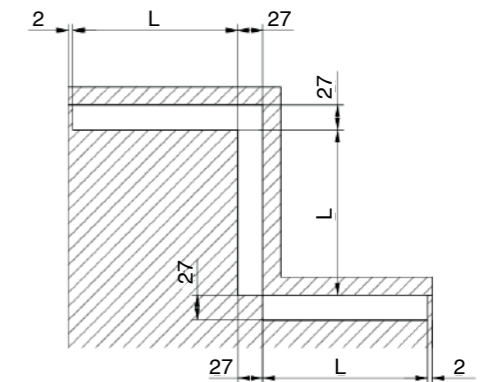

To be ordered separately

Items	Finish/Colour	Cat. No.
End caps	Brushed matt	BG-167.02.260
	Black	BG-167.02.040