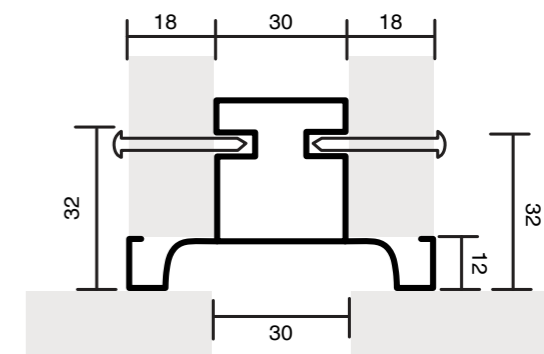

**Installation**

**Description**

**Material:** Aluminium  
**Usage:** Side panels

**Item ID No.**

Finish/Colour	Thickness mm	Length mm	Cat. No.
Black	18	3000	BG-154.15.040
	18	5500	BG-154.15.041
Grey	18	3000	BG-154.15.030
	18	5500	BG-154.15.031
Brushed brass	18	3000	BG-154.15.110
	18	5500	BG-154.15.111

ELAN aluminium horizontal bottom profile handle is an ideal **Installation** option for wall units, specifically upper cabinets.

**Description**

**Material:** Aluminium  
**Usage:** Wall units

**Item ID No.**