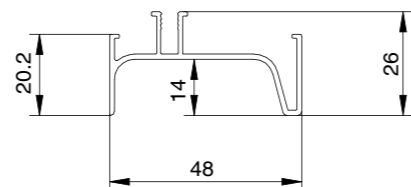

Installation