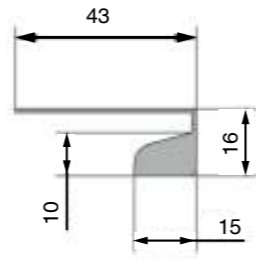

Installation