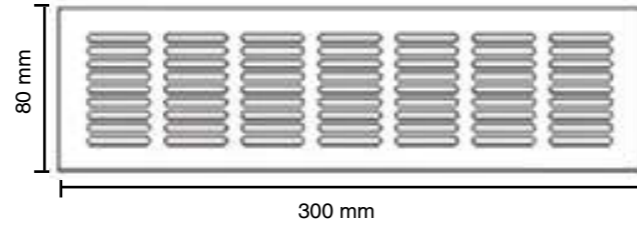

**Description**

<b>Material:</b>	Aluminium alloy
<b>Usage:</b>	Cabinets, wardrobes, cupboards
<b>Size:</b>	300 x 80 mm
<b>Thickness:</b>	1.2 mm
<b>Number of holes:</b>	9-hole breathable mesh (8 cm wide)