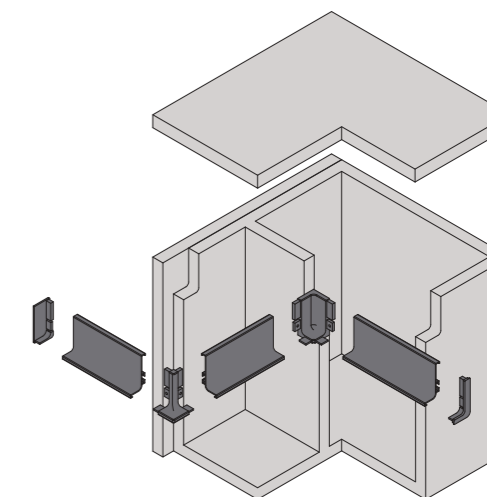

To be ordered separately

Items	Material	Finish/Colour	Cat. No.
End caps	Zinc alloy	Black	BG-158.15.040
		Grey	BG-158.15.030
		Brushed brass	BG-158.15.110
External corner	Zinc alloy	Black	BG-183.15.040
		Grey	BG-183.15.030
		Brushed brass	BG-183.15.110
Internal corner	Zinc alloy	Black	BG-184.15.040
		Grey	BG-184.15.030
90° Connector	Iron	Black	BG-184.15.110
		Brushed brass	BG-184.15.110
90° Connector	Iron		BG-150.15.000
M4 countersunk connector screws	Iron		BG-182.15.000
M4 tapping connector screws	Iron		BG-186.15.000