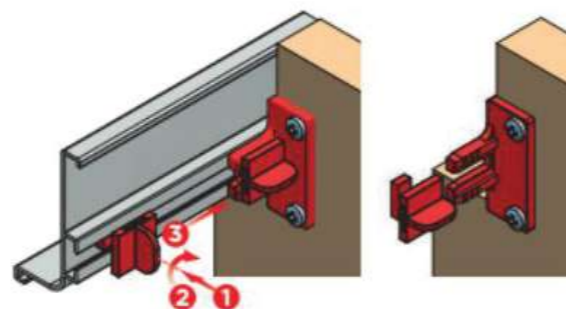

To be ordered separately

Items	Finish/Colour	Cat. No.
Interior end caps	Brushed matt	BG-158.02.260
	Black	BG-158.02.040
	White	BG-158.02.020
	Dark bronze	BG-158.02.180
Exterior end caps	Dark bronze	BG-159.02.180
45° Interior/Exterior corner	Brushed matt	BG-160.02.260
	Dark bronze	BG-160.02.180
Fixing set	Red	BG-150.02.250