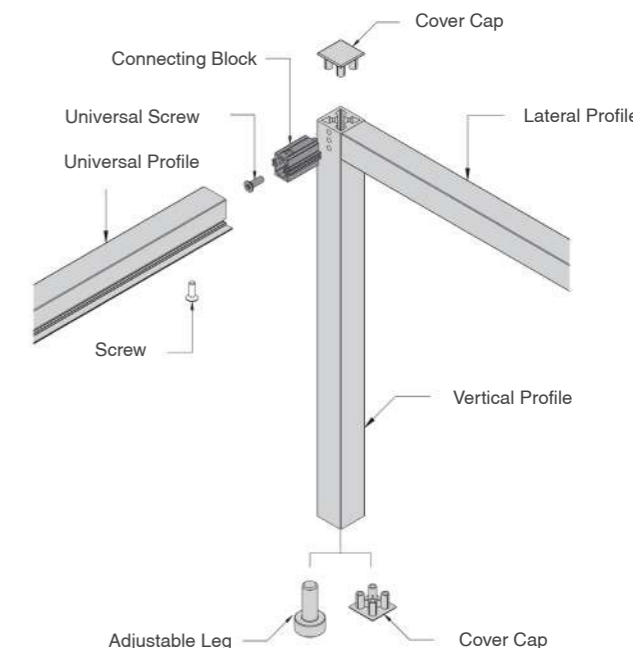

Components

Description

Material:	Aluminium

Item ID No.

Item	Finish/Colour	Length mm	Cat. No.
Vertical profile	Graphite	2670	BG-200.02.130
	Dark bronze	2670	BG-200.02.180
Lateral profile	Graphite	2670	BG-201.02.130
	Dark bronze	2670	BG-201.02.180
Universal profile	Graphite	2670	BG-202.02.130
	Dark bronze	2670	BG-202.02.180

To be ordered separately

Items	Finish/Colour	Cat. No.
Connecting block	Zinc plated	BG-205.02.270
Drilling template	Nickel plated	BG-208.02.250
Universal screw	Darkened	BG-206.02.040
	Nickel plated	BG-206.02.050
Adjustable leg	Nickel plated	BG-207.02.050
End cover caps	Graphite	BG-203.02.130
	Dark bronze	BG-203.02.180
Rubber gasket		BG-204.02.010