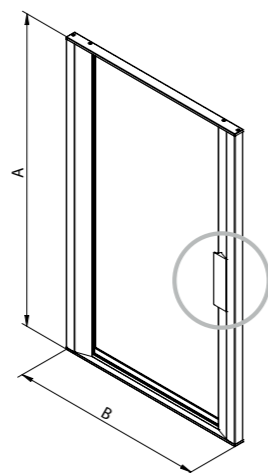

# Glass Door & Modular Furniture Profiles

23	Glass Door Profile-Decorative Cabinet Doors
24	Modular Shelving Profiles-Open Shelving System
25	Plinth Cover

To impart a similar grace to these systems as your handle-less furniture and open shelving units, Bergo brings to you its ELAN Glass Door Profiles. These profiles feature natural meandering grooves for handles and perfectly border the glass, creating timeless designs that never go out of style.

**Installation**

**For 90° Connection**

**Description**

<b>Material:</b>	Aluminium
<b>Thickness:</b>	4 mm

**Item ID No.**

Item	Finish/Colour	Size mm	Cat. No.
Vertical glass door profile	Graphite	3000	<b>BG-168.02.130</b>
Glass door handle	Graphite	120	<b>BG-170.02.130</b>
		1200	<b>BG-170.02.131</b>
Horizontal glass door profile	Graphite	450 x 185 x 280	<b>BG-169.02.130</b>
		600 x 185 x 280	<b>BG-169.02.131</b>
Vertical glass door profile	Dark bronze	3000	<b>BG-168.02.180</b>
Glass door handle	Dark bronze	120	<b>BG-170.02.180</b>
		1200	<b>BG-170.02.181</b>
Horizontal glass door profile	Dark bronze	450 x 185 x 280	<b>BG-169.02.180</b>
		600 x 185 x 280	<b>BG-169.02.181</b>