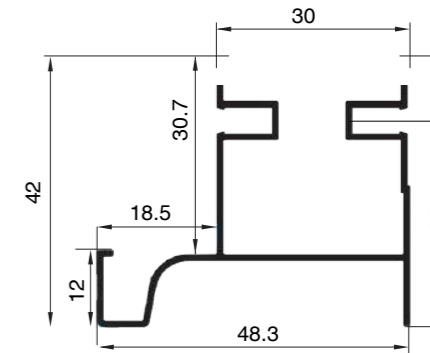

Installation