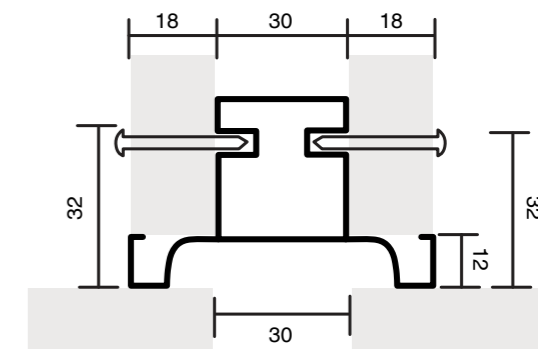

ELAN intermediate vertical L-profile handle is used in kitchen furniture "with no handles". This new fixing system for vertical L-profile handles allows them to be fixed to the front of the unit using brackets, eliminating the need for visible screws inside the unit.