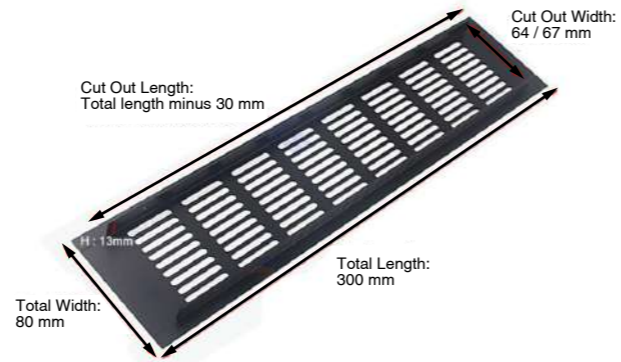

Item ID No.

Finish/Colour	Cat. No.
Black	BG-606.01.040
Silver Matt	BG-606.01.380