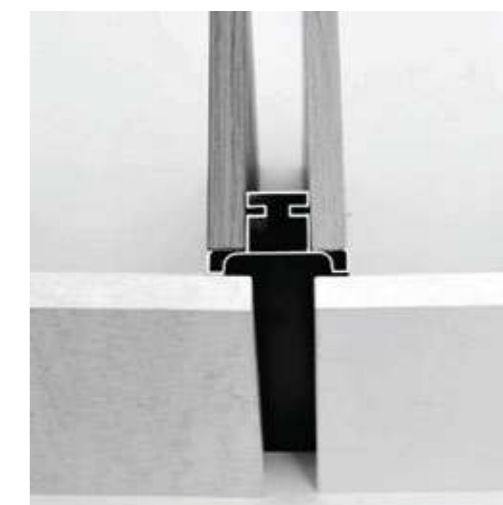

ELAN intermediate vertical L-profile handle is used in kitchen furniture "with no handles". This new fixing system for vertical L-profile handles allows them to be fixed to the front of the unit using brackets, eliminating the need for visible screws inside the unit.