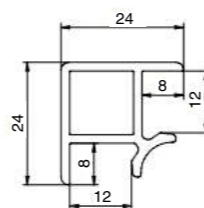

Double-side 90° end caps