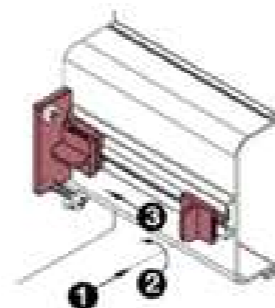

Installation