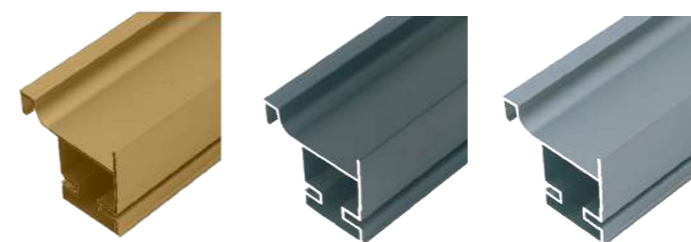

ELAN intermediate vertical L-profile handle is used in kitchen furniture "with no handles". This new fixing system for vertical L-profile handles allows them to be fixed to the front of the unit using brackets, eliminating the need for visible screws inside the unit.

**To be ordered separately**

Items	Cat. No.
Back spacers kit	BG-164.02.080
Bracket	BG-166.02.250

**Installation**

ELAN intermediate vertical L-profile handle is used in kitchen furniture "with no handles". This new fixing system for vertical L-profile handles allows them to be fixed to the front of the unit using brackets, eliminating the need for visible screws inside the unit.