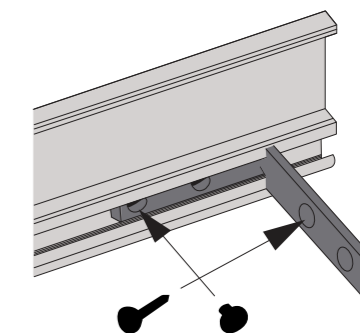

To be ordered separately

Items	Material	Finish/Colour	Cat. No.
End caps	Zinc alloy	Black	BG-158.15.040
		Grey	BG-158.15.030
		Brushed brass	BG-158.15.110
External corner	Zinc alloy	Black	BG-183.15.040
		Grey	BG-183.15.030
		Brushed brass	BG-183.15.110
Internal corner	Zinc alloy	Black	BG-184.15.040
		Grey	BG-184.15.030
90° Connector	Iron	Black	BG-184.15.110
		Brushed brass	BG-184.15.110
90° Connector	Iron		BG-150.15.000
M4 countersunk connector screws	Iron		BG-182.15.000
M4 tapping connector screws	Iron		BG-186.15.000