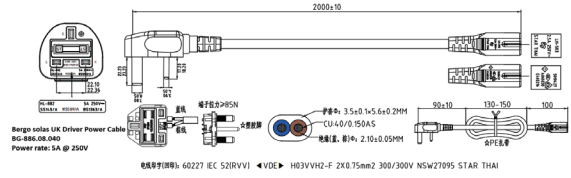

LED driver power cable. UK plug.

Description

Power: 5 A @ 250 V_{ac}

Wire length: 2000 mm

Item ID No.

Finish/Colour	Cat. No.
Black	BG-886.08.040