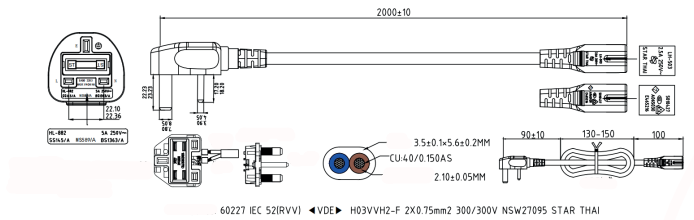

LED driver power cable. UK plug.

Description

Finish/Colour:	Black
Power:	5 A @ 250 V
Wire Length:	2 M

Item ID No.

Item	Cat. No.
LED Driver Power Cable - UK Plug	BG-886.08.040