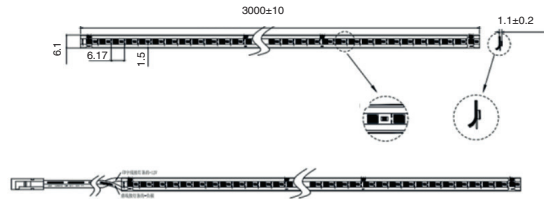

SOLAS LED free-cutting strip. Ideal for creating a bright light source. This high-lumen LED strip is the best choice for those seeking powerful lighting in offices, workspaces, or homes.

Description

Power:	5 W/m
Number of LEDs per m:	162 /m
Color rendering Index (CRI):	> 90
SMD:	2025
Input voltage:	12 V _{DC}
Usage:	Alu profiles 826/828 optional

Item ID No.

Colour temp	Size (WXL) mm	Cat. No.
2700 K	6 x 5000	BG-841.08.001.01
	6 x 30000	BG-841.08.001.03
4000 K	6 x 5000	BG-841.08.201.01
	6 x 30000	BG-841.08.201.03