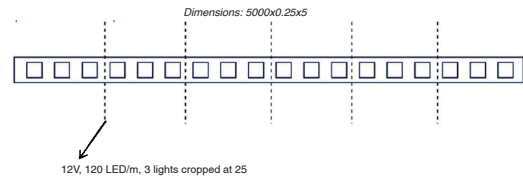

SOLAS LED strip is deal for creating a bright light source. This LED strip is the best choice for those seeking powerful lighting in offices, workspaces, or homes.

Description

Power:	3 W/m
Number of LEDs per m:	120 /m
SMD:	2835
Color rendering index (CRI):	> 90
Input voltage:	12 V _{DC}
Usage:	Alu profile 829 optional

Item ID No.

Colour temp	Size (WxL) mm	Cat. No.
2700 K	5 X 5000	BG-845.08.001.01