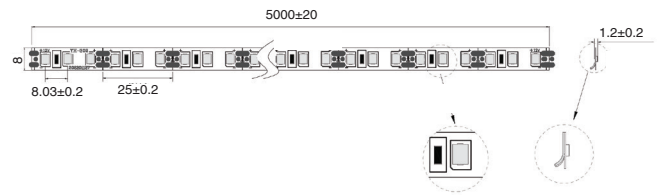

SOLAS LED strip is deal for creating a bright light source. This high-lumen LED strip is the best choice for those seeking powerful lighting in offices, workspaces, or homes.

Description

Power:	9.6 W/m
Number of LEDs per m:	120 /m
SMD:	2835
Color rendering index (CRI):	> 90
Input voltage:	12 V _{dc}

Item ID No.

Colour temp	Size (WxL) mm	Cat. No.
2700 K	8 X 5000	BG-843.08.001.01
	8 X 50000	BG-843.08.001.04