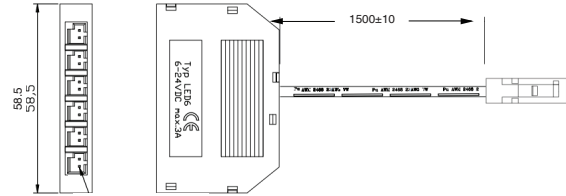

SOLAS 6-way distribution box. Enables the addition of LEDs to any existing driver

Description

Material:	ABS plastic
Input voltage:	12V _{DC}
Input current:	3 A (MAX)
Circuit:	Parallel
Cable:	UL2468 22AWG
Wire length:	1500 mm +/- 10 mm