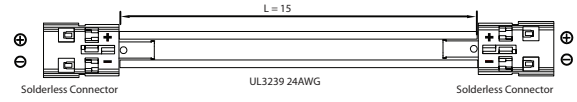

SOLAS inter-profile connector enables you to connect multiple aluminium profiles

## Description

<b>Connectors:</b>	Solderless connectors
<b>Buckle width:</b>	5 mm
<b>Wire:</b>	UL3239 24 AWG
<b>Wire Length:</b>	15 mm
<b>Input voltage:</b>	12/24 V <sub>dc</sub>
<b>Input current:</b>	2 A
<b>Usage:</b>	Alu profile 826/828/829 optional LED strips 841/842/844/845 optional