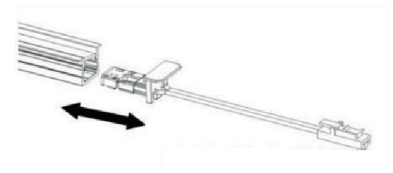

SOLAS anti-glare aluminium profiles. An innovative lighting solution that reduces glare, providing comfortable and visually appealing illumination for your residential recessed lighting needs.

## Description

|                  |                             |
|------------------|-----------------------------|
| <b>Size:</b>     | 12 x 9 x 2500 mm            |
| <b>Diffuser:</b> | Milky white                 |
| <b>Power:</b>    | Up to 5 W/m                 |
| <b>Usage:</b>    | LED strips 841/842 required |