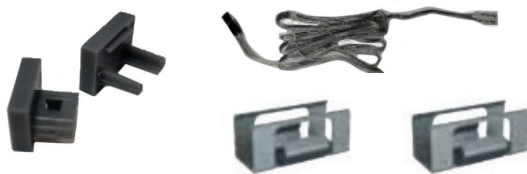

Additional accessories

Finish/Colour	Cat. No.
Black	BG-831.08.000.04
Graphite	BG-831.08.000.13

End caps, Metal Brackets, Wire