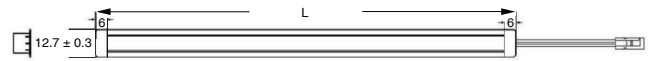

SOLAS anti-glare aluminium profiles. An innovative lighting solution that reduces glare, providing comfortable and visually appealing illumination for your residential recessed lighting needs.

Installation