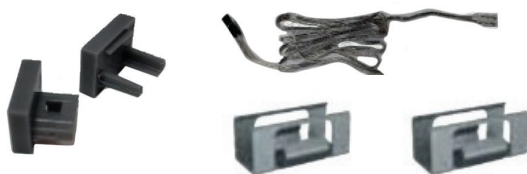

SOLAS anti-glare aluminium profiles. An innovative lighting solution that reduces glare, providing comfortable and visually appealing illumination for your residential recessed lighting needs.

Installation

Solderless wire

Anti-Glare PC Diffuser

Description

Size:	12 x 9 x 2500 mm
Diffuser:	Milky white
Power:	Up to 5 W/m
Usage:	LED strips 841/842 required

NB: Aluminium profiles and diffuser only. Requires LED Strip and accessories to operate

Item ID No.

Finish/Colour	Cat. No.
Black	BG-826.08.102.04
Graphite	BG-826.08.102.13

Additional accessories

Finish/Colour	Cat. No.
Black	BG-831.08.000.04
Graphite	BG-831.08.000.13

End caps, Metal Brackets, Wire