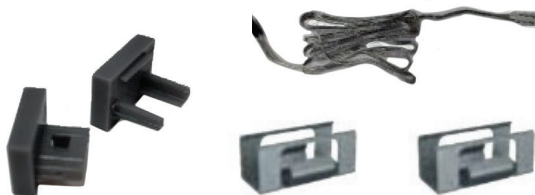

Additional accessories

Finish/Colour	Cat. No.
Black	BG-832.08.000.04

End caps, Metal Brackets, Wire