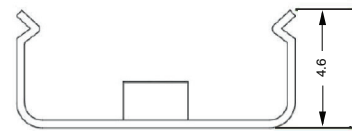

SOLAS flat frameless aluminium profiles. An innovative lighting solution that gives your home a sleek and attractive finish.

Installation