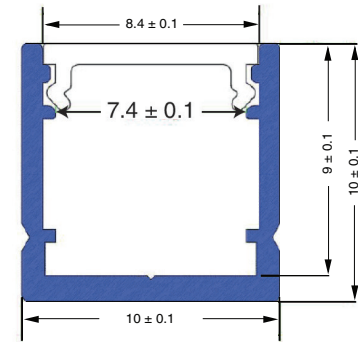

SOLAS flat frameless aluminium profiles. An innovative lighting solution that gives your home a sleek and attractive finish.

Installation

Description

Size:	10 x 10 x 2500 mm
Diffuser:	Milky white
Power:	Up to 5 W/m
Usage:	LED strips 844/845

NB: Aluminium profiles and diffuser only. Requires LED strip and accessories to operate

Item ID No.

Finish/Colour	Cat. No.
Black	BG-829.08.103.04