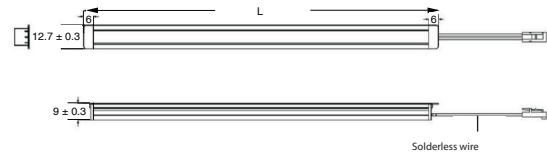

## Description

<b>Size:</b>	12 x 9 x 2500 mm
<b>Diffuser:</b>	Milky white
<b>Power:</b>	Up to 5 W/m
<b>Usage:</b>	LED strips 841/842 required

*NB: Aluminium profiles and diffuser only. Requires LED Strip and accessories to operate*