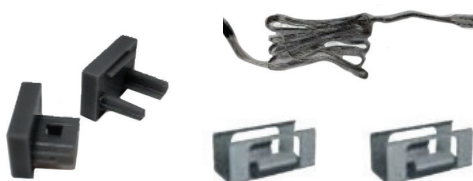

Additional accessories

Finish/Colour	Cat. No.
Black	BG-831.08.000.04
Graphite	BG-831.08.000.13

End caps, Metal Brackets, Wire