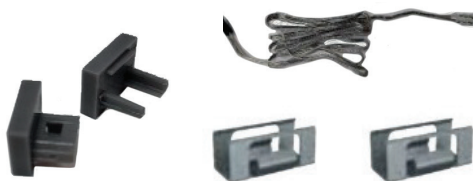

Additional accessories

Finish/Colour	Cat. No.
Black	BG-831.08.000.04
Graphite	BG-831.08.000.13

End caps, Metal Brackets, Wire