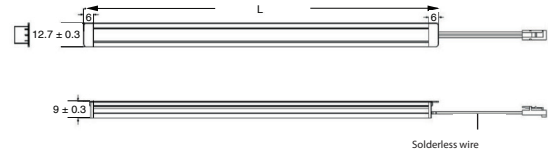

## Description

<b>Size:</b>	12 x 9 x 2500 mm
<b>Diffuser:</b>	Milky white
<b>Power:</b>	Up to 5 W/m
<b>Usage:</b>	LED strips 841/842 required

*NB: Aluminium profiles and diffuser only. Requires LED Strip and accessories to operate*