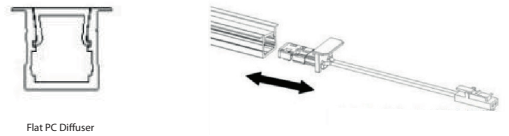

SOLAS flat aluminium profiles. An innovative lighting solution that gives your home a sleek and attractive finish.

## Description

<b>Size:</b>	12 x 9 x 2500 mm
<b>Diffuser:</b>	Milky white
<b>Power:</b>	Up to 5 W/m
<b>Usage:</b>	LED strips 841/842 required

*NB: Aluminium profiles and diffuser only. Requires LED Strip and accessories to operate*