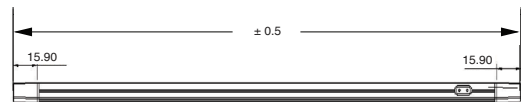

Color rendering index (CRI): > 90

LED type: 2835

Brightness: 225 lm +/- 10%

Angle of projection: 120°

Sensing distance: 4-9 cm

Input voltage: 12 V_{DC}

Item ID No.

Finish/Colour	Colour temp	Size (WxDxH) mm	Cat. No.
Graphite	2700 K	20 x 10 x 500 mm	BG-830.08.110.13
		20 x 10 x 800 mm	BG-830.08.111.13