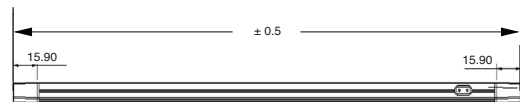

## Description

**Power:** Up to 9.6 W/m

**Number of LEDs per m:** 150 /m

**Color rendering index (CRI):** > 90

**LED type:** 2835

**Brightness:** 225 lm +/- 10%

**Angle of projection:** 120°

**Sensing distance:** 4-9 cm

## Item ID No.

Finish/Colour	Colour temp	Size (WxDxH) mm	Cat. No.
Graphite	2700 K	20 x 10 x 500 mm	<b>BG-830.08.110.13</b>
		20 x 10 x 800 mm	<b>BG-830.08.111.13</b>