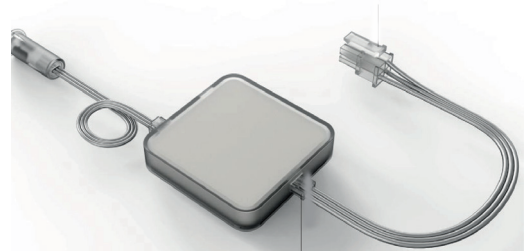

Item ID No.

Finish/Colour	Cat. No.
Graphite	BG-856.08.130