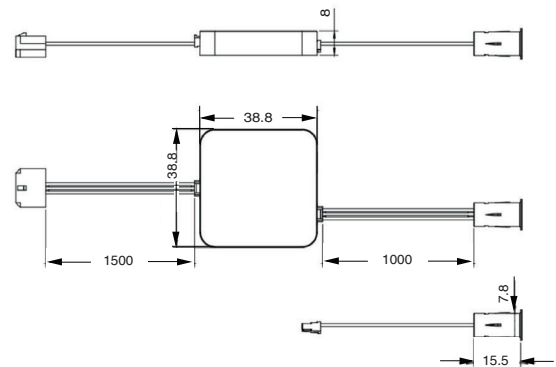

SOLAS is a soft dimmable touch switch with a detachable control box. Simply touch and hold to dim the light, or tap to turn it on or off.

Description

Size:	39 x 39 x 8 mm
Input/Output voltage:	12/24 V _{DC}
Input/Output current:	5 mA
PWM frequency:	1 KHz
Soft on/off:	3s +/- 10%
Sensor wire length:	1000 mm +/- 20 mm
Control box wire length:	1500 mm +/- 20 mm
Usage:	Switched drivers 873/874/876/877/878 required

Item	Country	Certified status	Standards
CE	European Union	Accord	EN301 489

Item ID No.

Finish/Colour	Cat. No.
Graphite	BG-856.08.130