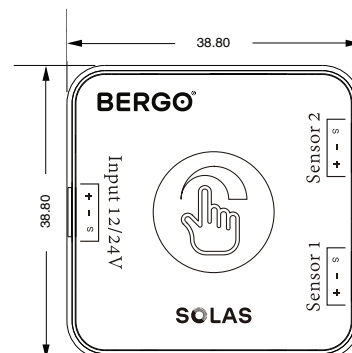

SOLAS is a soft dimmable touch switch with a detachable control box. Simply touch and hold to dim the light, or tap to turn it on or off.

Description

Size:	39 x 39 x 8 mm
Input/Output voltage:	12/24 V _{DC}
Input/Output current:	5 mA
PWM frequency:	1 KHz
Soft on/off:	3s +/- 10%
Sensor wire length:	1000 mm +/- 20 mm
Control box wire length:	1500 mm +/- 20 mm
Usage:	Switched drivers 873/874/876/877/878 required

NB: 1 control box with 2 sensors

Environmental conditions

Operating temperature range:	-10° C ~ +45° C
Storage temperature range:	-20° C ~ +70° C
Operating humidity:	5 ~ 95%

Electromagnetic certification

Item	Country	Certified status	Standards
CE	European Union	Accord	EN301 489

Item ID No.

Finish/Colour	Cat. No.
Graphite	BG-856.08.130