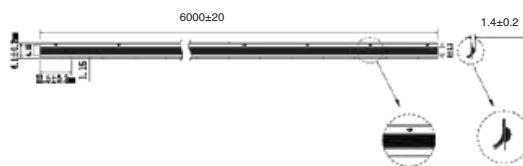

SOLAS LED free-cutting strip. Ideal for creating a bright light source. This high-lumen LED strip is the best choice for those seeking powerful lighting in offices, workspaces, or homes.

## Description

<b>Power:</b>	5 W/m
<b>Number of LEDs per m:</b>	320 /m
<b>Color rendering index (CRI):</b>	> 90
<b>Input voltage:</b>	12 V <sub>DC</sub>
<b>Usage:</b>	Alu profiles 826/828 optional

## Item ID No.

Colour temp	Size (WxL) mm	Cat. No.
2700 K	6 X 5000	<b>BG-842.08.001.01</b>
	6 X 50000	<b>BG-842.08.001.04</b>