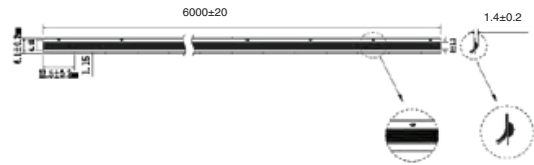

SOLAS LED free-cutting strip. Ideal for creating a bright light source. This high-lumen LED strip is the best choice for those seeking powerful lighting in offices, workspaces, or homes.

Description

Power:	5 W/m
Number of LEDs per m:	320 /m
Color rendering index (CRI):	> 90
Input voltage:	12 V _{DC}
Usage:	Alu profiles 826/828 optional

Item ID No.

Colour temp	Size (WxL) mm	Cat. No.
2700 K	6 X 5000	BG-842.08.001.01
	6 X 50000	BG-842.08.001.04