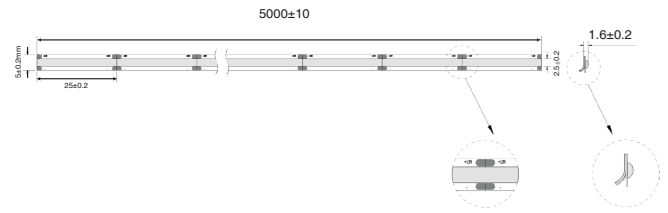

SOLAS LED strip is deal for creating a bright light source. This high-lumen LED strip is the best choice for those seeking powerful lighting in offices, workspaces, or homes.

Description

Power:	5 W/m
Number of LEDs per m:	320 /m
Color rendering index (CRI):	> 90
Input voltage:	12 V _{DC}
Usage:	Alu profile 829 optional

Item ID No.

Colour temp	Size (WxL) mm	Cat. No.
2700 K	5 X 5000	BG-844.08.001.01
	5 X 30000	BG-844.08.001.03