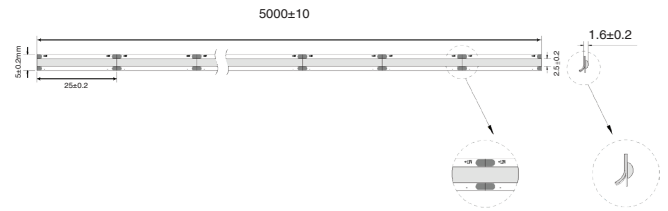

SOLAS LED strip is deal for creating a bright light source. This high-lumen LED strip is the best choice for those seeking powerful lighting in offices, workspaces, or homes.

Description

Power:	5 W/m
Number of LEDs per m:	320 /m
Color rendering index (CRI):	> 90
Input voltage:	12 V _{DC}
Usage:	Alu profile 829 optional

Item ID No.

Colour temp	Size (WxL) mm	Cat. No.
2700 K	5 X 5000	BG-844.08.001.01
	5 X 30000	BG-844.08.001.03