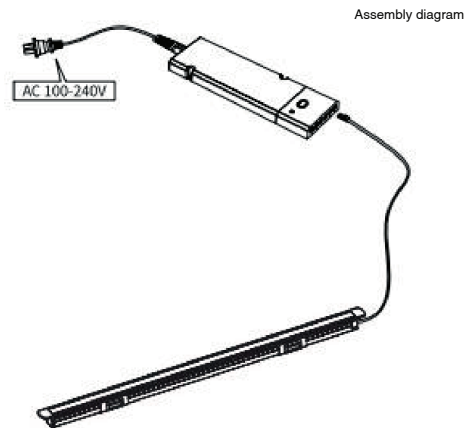

SOLAS recessed aluminium light bar offers a contemporary lighting option that can enhance the look of your home. These aluminium channels are installed flush into drywall, ceilings, or furniture, ensuring a sleek and stylish finish.

## Description

<b>Strip width:</b>	5 mm
<b>Material:</b>	6063 Aluminium + PC
<b>Diffuser:</b>	Milky white
<b>Power:</b>	5 W/m (MAX)
<b>Color rendering index (CRI):</b>	> 90
<b>SCDM:</b>	< 3
<b>LED type:</b>	2835
<b>Brightness:</b>	100 lm +/- 5%
<b>Angle of projection:</b>	120°
<b>Dimmable:</b>	Yes
<b>Input voltage:</b>	12 V <sub>dc</sub>

## Item ID No.

Finish/Colour	Colour temp	Size (WxDxH) mm	Cat. No.
Graphite	3000 K	10 x 9 x 250 mm	<b>BG-827.08.101.13</b>
		10 x 9 x 500 mm	<b>BG-827.08.107.13</b>
		10 x 9 x 1800 mm	<b>BG-827.08.108.13</b>