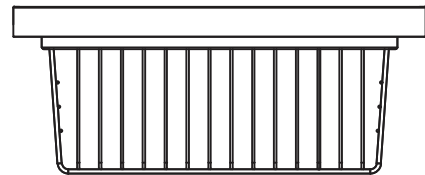

Description

Overall size (WxDxH):	564 x 472 x 197 mm
Basket size (WxDxH):	490 x 467 x 189 mm
Cabinet width:	600 mm
Material:	Aluminium & iron
Load capacity:	20 Kg

Item ID No.

Finish/Colour	Cat. No.
Anthracite	BG-902.12.360

Find the ideal storage solution for your wardrobe with SERVA wire baskets. These baskets are created to optimize space and organization, making it easy to store clothing, accessories, and other items neatly.

Description

Overall size (WxDxH): 864 x 472 x 197 mm

Basket size (WxDxH): 790 x 467 x 189 mm

Cabinet width: 900 mm

Material: Aluminium & iron

Load capacity: 20 Kg

Item ID No.

Finish/Colour	Cat. No.
Anthracite	BG-902.12.361