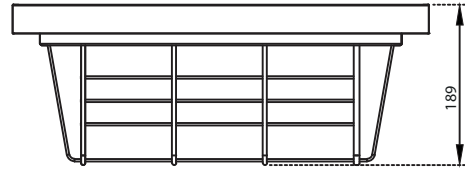

Find the ideal storage solution for your wardrobe with SERVA wire baskets. These baskets are created to optimize space and organization, making it easy to store clothing, accessories, and other items neatly.

Description

Overall size (WxDxH):	564 x 472 x 197 mm
Basket size (WxDxH):	490 x 467 x 189 mm
Cabinet width:	600 mm
Material:	Aluminium & iron
Load capacity:	20 Kg

Item ID No.

Finish/Colour	Cat. No.
Anthracite	BG-902.12.360

Description

Overall size (WxDxH): 864 x 472 x 197 mm

Basket size (WxDxH): 790 x 467 x 189 mm

Cabinet width: 900 mm

Material: Aluminium & iron

Load capacity: 20 Kg

Item ID No.

Finish/Colour	Cat. No.
Anthracite	BG-902.12.361