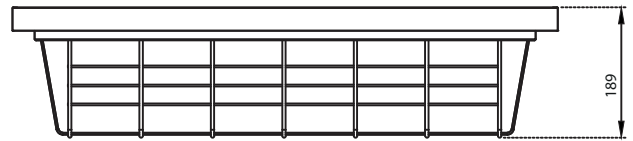

Description

Overall size (WxDxH):	564 x 472 x 197 mm
Basket size (WxDxH):	490 x 467 x 189 mm
Cabinet width:	600 mm
Material:	Aluminium & iron
Load capacity:	20 Kg

Item ID No.

Finish/Colour	Cat. No.
Anthracite	BG-902.12.360

Description

Overall size (WxDxH): 864 x 472 x 197 mm

Basket size (WxDxH): 790 x 467 x 189 mm

Cabinet width: 900 mm

Material: Aluminium & iron

Load capacity: 20 Kg

Item ID No.

Finish/Colour	Cat. No.
Anthracite	BG-902.12.361