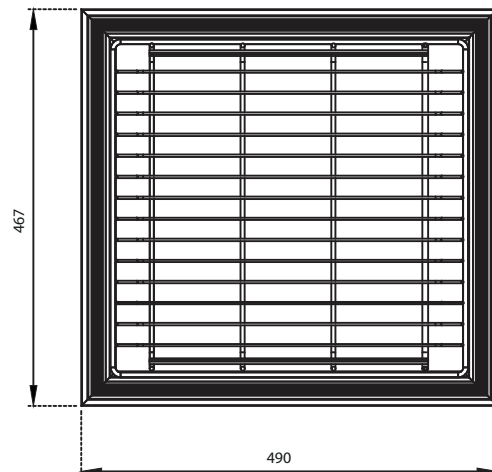

Find the ideal storage solution for your wardrobe with SERVA wire baskets. These baskets are created to optimize space and organization, making it easy to store clothing, accessories, and other items neatly.

Description

Overall size (WxDxH):	564 x 472 x 197 mm
Basket size (WxDxH):	490 x 467 x 189 mm
Cabinet width:	600 mm
Material:	Aluminium & iron
Load capacity:	20 Kg

Item ID No.

Finish/Colour	Cat. No.
Anthracite	BG-902.12.360

Description

Overall size (WxDxH): 864 x 472 x 197 mm

Basket size (WxDxH): 790 x 467 x 189 mm

Cabinet width: 900 mm

Material: Aluminium & iron

Load capacity: 20 Kg

Item ID No.

Finish/Colour	Cat. No.
Anthracite	BG-902.12.361