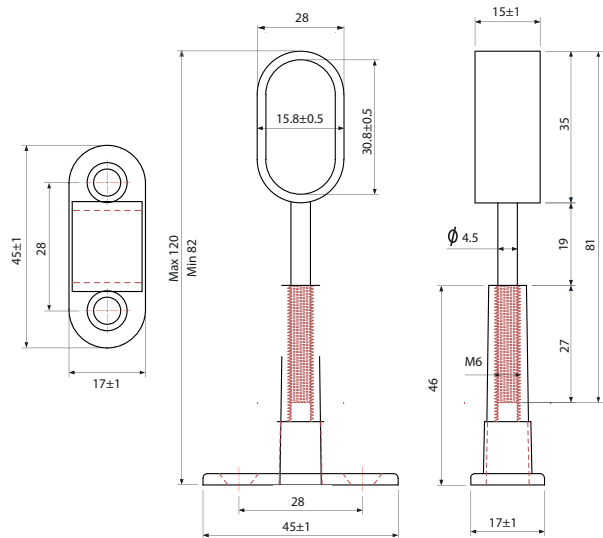

SERVA oval cross-section wardrobe rail tube combines superior beam strength with a slim profile.

Description

Material:	Iron
Dia.:	15 x 30 mm
Rail Thickness:	1 mm

Item ID No.

Finish/Colour	Cat. No.
Black	BG-800.13.040
Chrome	BG-800.13.070

Accessories

Items	Finish/Colour	Material	Cat.No
Center support	Black	Zinc alloy	BG-801.13.040
End support			BG-802.13.040
Center support	Chrome	Zinc alloy	BG-801.13.070
End support			BG-802.13.070