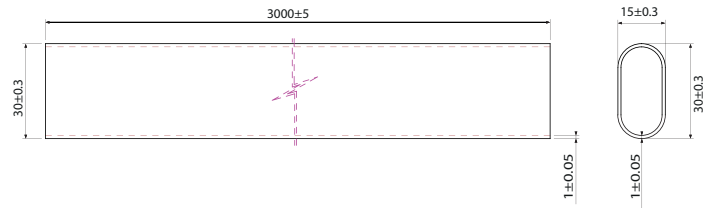

SERVA oval cross-section wardrobe rail tube combines superior beam strength with a slim profile.

Description

Material:	Iron
Dia.:	15 x 30 mm
Rail Thickness:	1 mm

Item ID No.

Finish/Colour	Cat. No.
Black	BG-800.13.040
Chrome	BG-800.13.070