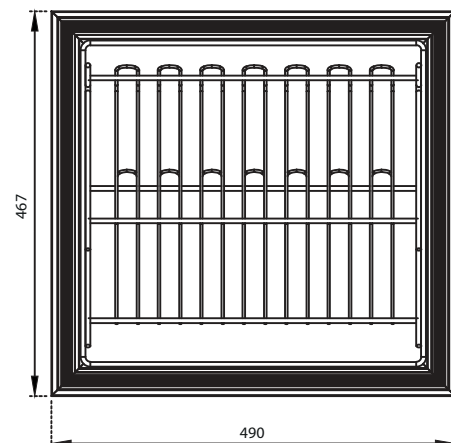

Item ID No.

Finish/Colour	Cat. No.
Anthracite	BG-903.12.360