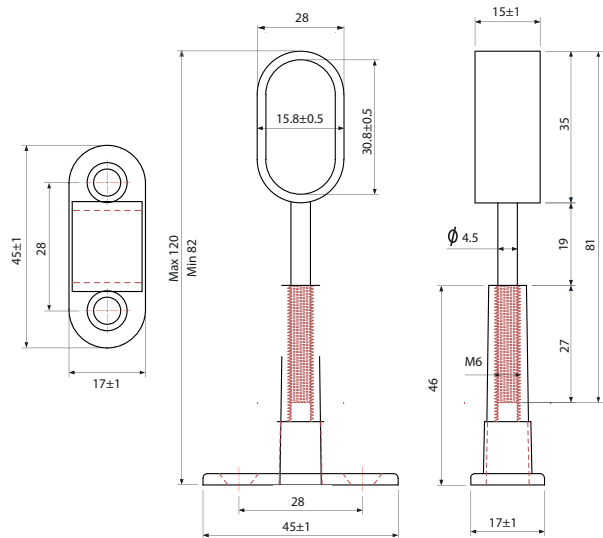

SERVA oval cross-section wardrobe rail tube combines superior beam strength with a slim profile.

Description

| | |
|------------------------|------------|
| Material: | Iron |
| Dia.: | 15 x 30 mm |
| Rail Thickness: | 1 mm |

Item ID No.

| Finish/Colour | Cat. No. |
|---------------|---------------|
| Black | BG-800.13.040 |
| Chrome | BG-800.13.070 |

Accessories

| Items | Finish/Colour | Material | Cat.No |
|----------------|---------------|------------|---------------|
| Center support | Black | Zinc alloy | BG-801.13.040 |
| End support | | | BG-802.13.040 |
| Center support | Chrome | Zinc alloy | BG-801.13.070 |
| End support | | | BG-802.13.070 |