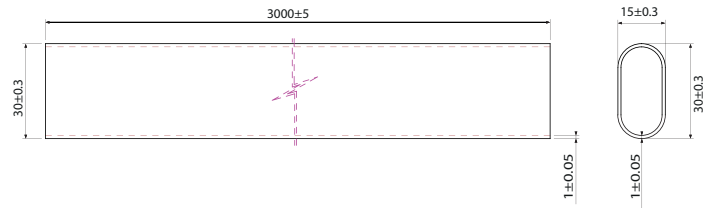

SERVA oval cross-section wardrobe rail tube combines superior beam strength with a slim profile.

Description

| | |
|------------------------|------------|
| Material: | Iron |
| Dia.: | 15 x 30 mm |
| Rail Thickness: | 1 mm |

Item ID No.

| Finish/Colour | Cat. No. |
|---------------|---------------|
| Black | BG-800.13.040 |
| Chrome | BG-800.13.070 |

Accessories

| Items | Finish/Colour | Material | Cat.No |
|----------------|---------------|------------|---------------|
| Center support | Black | Zinc alloy | BG-801.13.040 |
| End support | | | BG-802.13.040 |
| Center support | Chrome | Zinc alloy | BG-801.13.070 |
| End support | | | BG-802.13.070 |