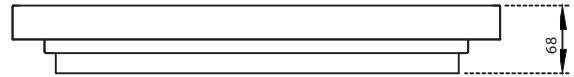

The SERVA pull-out jewelry tray gently holds your jewelry collection in luxurious softness, keeping them organized and elegantly showcased. Add a touch of class and practicality to your dressing area with SERVA jewelry tray.

Description

Overall size (WxDxH): 564 x 472 x 59 mm

Tray size (WxDxH): 490 x 467 x 68 mm

Cabinet width: 600 mm

Material: Aluminium & PVC leather

Load capacity: 20 Kg

Item ID No.

Finish/Colour	Cat. No.
Anthracite	BG-901.12.360