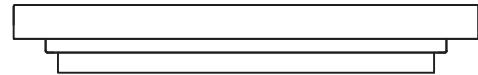

The SERVA pull-out jewelry tray gently holds your jewelry collection in luxurious softness, keeping them organized and elegantly showcased. Add a touch of class and practicality to your dressing area with SERVA jewelry tray.

Description

Overall size (WxDxH): 564 x 472 x 59 mm

Tray size (WxDxH): 490 x 467 x 68 mm

Cabinet width: 600 mm

Material: Aluminium & PVC leather

Load capacity: 20 Kg

Item ID No.

Finish/Colour	Cat. No.
Anthracite	BG-901.12.360