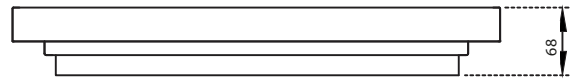

The SERVA pull-out jewelry tray gently holds your jewelry collection in luxurious softness, keeping them organized and elegantly showcased. Add a touch of class and practicality to your dressing area with SERVA jewelry tray.

Description

Overall size (WxDxH): 564 x 472 x 59 mm

Tray size (WxDxH): 490 x 467 x 68 mm

Cabinet width: 600 mm

Material: Aluminium & PVC leather

Load capacity: 20 Kg

Item ID No.

Finish/Colour	Cat. No.
Anthracite	BG-901.12.360