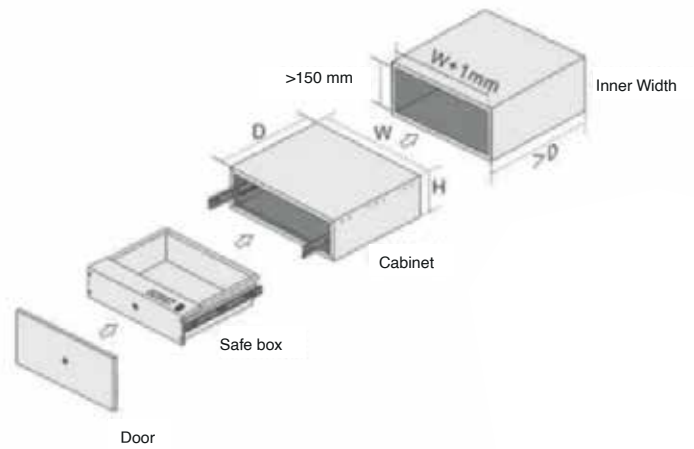

Keep your valuables safe with the SERVA fingerprint safe box. These safes provide top-notch security for your important documents, cash, jewelry, and other precious items. The digital safe is accessible via Pin code or fingerprint for ease of use and practicality

Description

Material: Iron & PVC leather

Item ID No.

Finish/Colour	Size (WxDxH) mm	Drawer size mm	Cat. No.
Black	564 x 400 x 150	600	BG-907.12.040
	764 x 400 x 150	800	BG-907.12.041