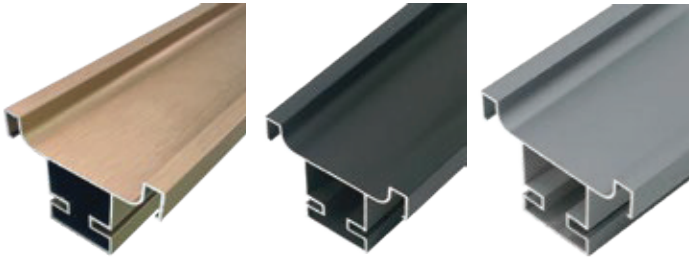

ELAN intermediate vertical U-profile handle is used in kitchen furniture "with no handles". This new fixing system for vertical U-profile handles allows them to be fixed to the front of the unit using brackets, eliminating the need for visible screws inside the unit.

Installation

Description

Material:	Aluminium
Usage:	Intermediate panels

Item ID No.

Finish/Colour	Thickness mm	Length mm	Cat. No.
Black	18	3000	BG-153.15.040
	18	5500	BG-153.15.041
Grey	18	3000	BG-153.15.030
	18	5500	BG-153.15.031
Brushed brass	18	3000	BG-153.15.110
	18	5500	BG-153.15.111