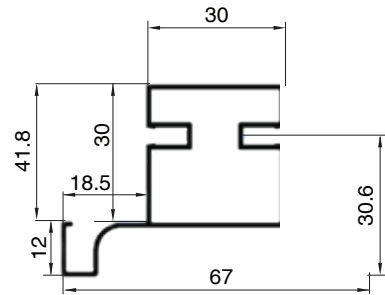

ELAN intermediate vertical U-profile handle is used in kitchen furniture "with no handles". This new fixing system for vertical U-profile handles allows them to be fixed to the front of the unit using brackets, eliminating the need for visible screws inside the unit.

Installation

Description

Material:	Aluminium
Usage:	Intermediate panels

Item ID No.

Finish/Colour	Thickness mm	Length mm	Cat. No.
Black	18	3000	BG-153.15.040
	18	5500	BG-153.15.041
Grey	18	3000	BG-153.15.030
	18	5500	BG-153.15.031
Brushed brass	18	3000	BG-153.15.110
	18	5500	BG-153.15.111