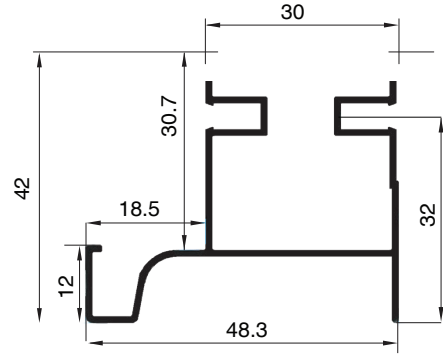

ELAN intermediate vertical L-profile handle is used in kitchen furniture "with no handles". This new fixing system for vertical L-profile handles allows them to be fixed to the front of the unit using brackets, eliminating the need for visible screws inside the unit.

**Installation**

**Description**

<b>Material:</b>	Aluminium
<b>Usage:</b>	Side panels

**Item ID No.**

Finish/Colour	Thickness mm	Length mm	Cat. No.
Black	18	3000	BG-154.15.040
	18	5500	BG-154.15.041
Grey	18	3000	BG-154.15.030
	18	5500	BG-154.15.031
Brushed brass	18	3000	BG-154.15.110
	18	5500	BG-154.15.111