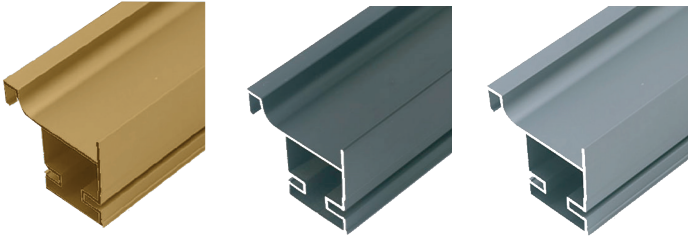

ELAN intermediate vertical L-profile handle is used in kitchen furniture "with no handles". This new fixing system for vertical L-profile handles allows them to be fixed to the front of the unit using brackets, eliminating the need for visible screws inside the unit.

**Installation**

**Description**

<b>Material:</b>	Aluminium
<b>Usage:</b>	Side panels

**Item ID No.**

Finish/Colour	Thickness mm	Length mm	Cat. No.
Black	18	3000	BG-154.15.040
	18	5500	BG-154.15.041
Grey	18	3000	BG-154.15.030
	18	5500	BG-154.15.031
Brushed brass	18	3000	BG-154.15.110
	18	5500	BG-154.15.111