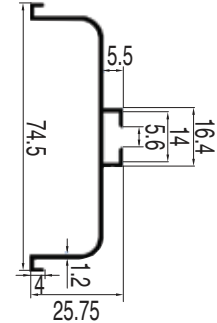

The Bergo horizontal under-counter C-profile handle is designed for modern and contemporary kitchen furniture. This aluminium spacer provides a sleek "no handle" look. The Bergo C-profile handle for base cabinets offers an aesthetic and creative furniture solution.

**Installation**

**Description**

<b>Material:</b>	Aluminium
<b>Usage:</b>	In between drawers

**Item ID No.**

Finish/Colour	Thickness mm	Length mm	Cat. No.
Black	18	3000	<b>BG-152.15.040</b>
	18	5500	<b>BG-152.15.041</b>
Grey	18	3000	<b>BG-152.15.030</b>
	18	5500	<b>BG-152.15.031</b>
Brushed brass	18	3000	<b>BG-152.15.110</b>
	18	5500	<b>BG-152.15.111</b>