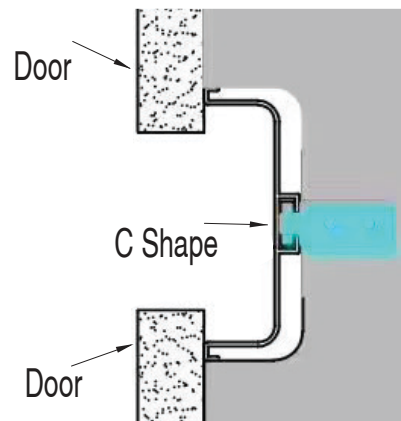

The Bergo horizontal under-counter C-profile handle is designed for modern and contemporary kitchen furniture. This aluminium spacer provides a sleek "no handle" look. The Bergo C-profile handle for base cabinets offers an aesthetic and creative furniture solution.

**Installation**

**Description**

<b>Material:</b>	Aluminium
<b>Usage:</b>	In between drawers

**Item ID No.**

Finish/Colour	Thickness mm	Length mm	Cat. No.
Black	18	3000	<b>BG-152.15.040</b>
	18	5500	<b>BG-152.15.041</b>
Grey	18	3000	<b>BG-152.15.030</b>
	18	5500	<b>BG-152.15.031</b>
Brushed brass	18	3000	<b>BG-152.15.110</b>
	18	5500	<b>BG-152.15.111</b>

**To be ordered separately**

Items	Material	Finish/Colour	Cat. No.
End caps	Zinc alloy	Black	<b>BG-162.15.040</b>
		Grey	<b>BG-162.15.030</b>
		Brushed brass	<b>BG-162.15.110</b>
90° Connector			<b>BG-150.15.000</b>
M4 countersunk connector screws	Iron		<b>BG-182.15.000</b>
M4 tapping connector screws			<b>BG-186.15.000</b>