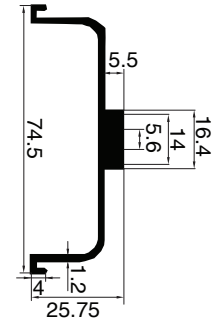

ELAN horizontal under-counter C-profile handle is designed for modern and contemporary kitchen furniture. This aluminium spacer provides a sleek "no handle" look. ELAN C-profile handle for base cabinets offers an aesthetic and creative furniture solution.

Installation

Description

Material:	Aluminium
Usage:	In between drawers

Item ID No.

Finish/Colour	Thickness mm	Length mm	Cat. No.
Black	18	3000	BG-152.15.040
	18	5500	BG-152.15.041
Grey	18	3000	BG-152.15.030
	18	5500	BG-152.15.031
Brushed brass	18	3000	BG-152.15.110
	18	5500	BG-152.15.111

To be ordered separately

Items	Material	Finish/Colour	Cat. No.
End caps	Zinc alloy	Black	BG-162.15.040
		Grey	BG-162.15.030
		Brushed brass	BG-162.15.110
90° Connector	Iron		BG-150.15.000
M4 countersunk connector screws	Iron		BG-182.15.000
M4 tapping connector screws	Iron		BG-186.15.000