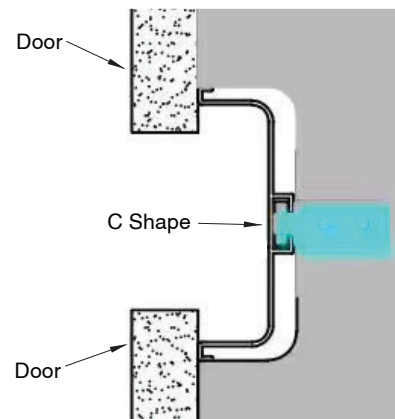

ELAN horizontal under-counter C-profile handle is designed for modern and contemporary kitchen furniture. This aluminium spacer provides a sleek "no handle" look. ELAN C-profile handle for base cabinets offers an aesthetic and creative furniture solution.

Installation

Description

Material:	Aluminium
Usage:	In between drawers

Item ID No.

Finish/Colour	Thickness mm	Length mm	Cat. No.
Black	18	3000	BG-152.15.040
	18	5500	BG-152.15.041
Grey	18	3000	BG-152.15.030
	18	5500	BG-152.15.031
Brushed brass	18	3000	BG-152.15.110
	18	5500	BG-152.15.111

To be ordered separately

Items	Material	Finish/Colour	Cat. No.
End caps	Zinc alloy	Black	BG-162.15.040
		Grey	BG-162.15.030
		Brushed brass	BG-162.15.110
90° Connector	Iron		BG-150.15.000
M4 countersunk connector screws	Iron		BG-182.15.000
M4 tapping connector screws	Iron		BG-186.15.000