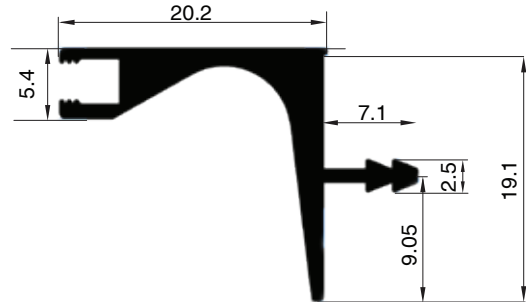

ELAN aluminium horizontal bottom profile handle is an ideal **Installation** option for wall units, specifically upper cabinets.

Description

Material: Aluminium

Usage: Wall units

Item ID No.

Finish/Colour	Thickness mm	Length mm	Cat. No.
Black	18	3000	BG-155.15.040
	18	5500	BG-155.15.041
Grey	18	3000	BG-155.15.030
	18	5500	BG-155.15.031
Brushed brass	18	3000	BG-155.15.110
	18	5500	BG-155.15.111