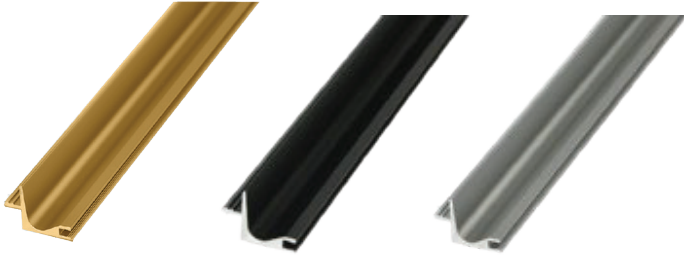

ELAN aluminium horizontal bottom profile handle is an ideal **Installation** option for wall units, specifically upper cabinets.

Description

Material: Aluminium

Usage: Wall units

Item ID No.

Finish/Colour	Thickness mm	Length mm	Cat. No.
Black	18	3000	BG-155.15.040
	18	5500	BG-155.15.041
Grey	18	3000	BG-155.15.030
	18	5500	BG-155.15.031
Brushed brass	18	3000	BG-155.15.110
	18	5500	BG-155.15.111