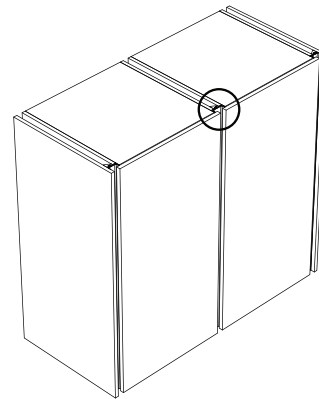

Installation

Description

Material:	Aluminium
Usage:	Intermediate panels

Item ID No.

Finish/Colour	Thickness mm	Length mm	Cat. No.
Brushed Matt	18	2670	BG-153.02.260
Black	18	2670	BG-153.02.040
White	18	2670	BG-153.02.020
Dark bronze	18	2670	BG-153.02.180