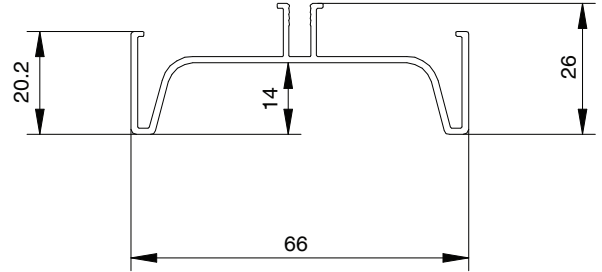

ELAN intermediate vertical U-profile handle is used in kitchen furniture "with no handles". This new fixing system for vertical U-profile handles allows them to be fixed to the front of the unit using brackets, eliminating the need for visible screws inside the unit.

Installation

Description

Material:	Aluminium
Usage:	Intermediate panels

Item ID No.

Finish/Colour	Thickness mm	Length mm	Cat. No.
Brushed Matt	18	2670	BG-153.02.260
Black	18	2670	BG-153.02.040
White	18	2670	BG-153.02.020
Dark bronze	18	2670	BG-153.02.180