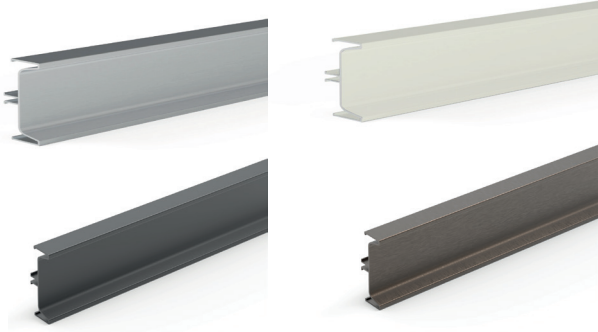

ELAN intermediate vertical U-profile handle is used in kitchen furniture "with no handles". This new fixing system for vertical U-profile handles allows them to be fixed to the front of the unit using brackets, eliminating the need for visible screws inside the unit.

Installation

Description

Material:	Aluminium
Usage:	Intermediate panels

Item ID No.

Finish/Colour	Thickness mm	Length mm	Cat. No.
Brushed Matt	18	2670	BG-153.02.260
Black	18	2670	BG-153.02.040
White	18	2670	BG-153.02.020
Dark bronze	18	2670	BG-153.02.180