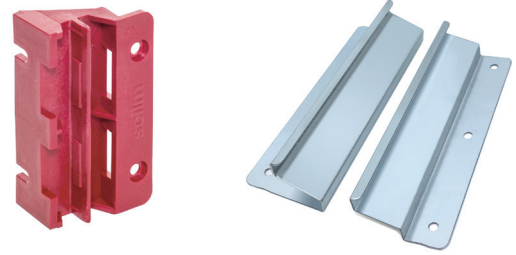

ELAN intermediate vertical L-profile handle is used in kitchen furniture "with no handles". This new fixing system for vertical L-profile handles allows them to be fixed to the front of the unit using brackets, eliminating the need for visible screws inside the unit.

Description

Material:	Aluminium
Usage:	Side panels

Item ID No.

Finish/Colour	Thickness mm	Length mm	Cat. No.
Brushed matt	18	2670	BG-154.02.260
Black	18	2670	BG-154.02.040
White	18	2670	BG-154.02.020
Dark bronze	18	2670	BG-154.02.180