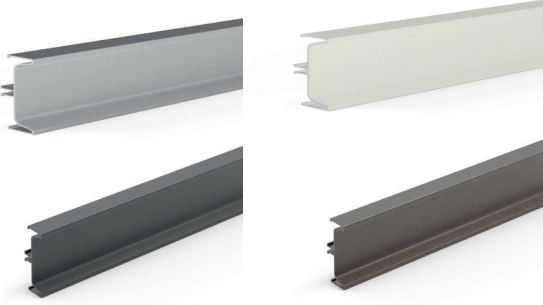

ELAN intermediate vertical L-profile handle is used in kitchen furniture "with no handles". This new fixing system for vertical L-profile handles allows them to be fixed to the front of the unit using brackets, eliminating the need for visible screws inside the unit.

Description

Material:	Aluminium
Usage:	Side panels

Item ID No.

Finish/Colour	Thickness mm	Length mm	Cat. No.
Brushed matt	18	2670	BG-154.02.260
Black	18	2670	BG-154.02.040
White	18	2670	BG-154.02.020
Dark bronze	18	2670	BG-154.02.180