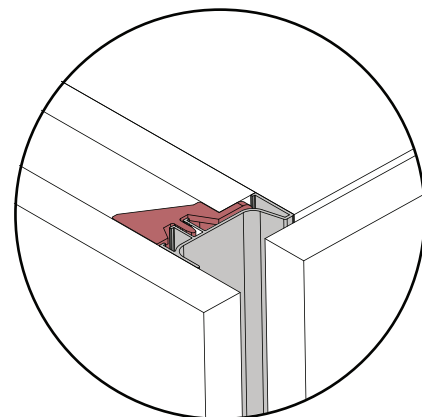

Description

Material:	Aluminum
Finish/Colour:	Brushed Matt OR Black OR White OR Dark Bronze
Usage:	Side panels

Item ID No.

Finish/Colour	Thickness mm	Length mm	Cat. No.
Brushed Matt	18	2670	BG-154.02.260
Black	18	2670	BG-154.02.040
White	18	2670	BG-154.02.020
Dark Bronze	18	2670	BG-154.02.180

To be ordered separately

Items	Cat. No.
Back Spacers Kit	BG-164.02.080
Bracket	BG-166.02.250

TDS-BG-154.02.020.v24.1