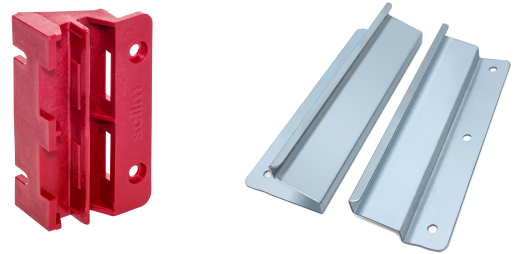

# BERGO VERTICAL GOLA PROFILE

L shape

# BERGO®

Bergo intermediate vertical snap-on GOLA profile panels are used in kitchen furniture "with no handles". This new fixing system for vertical GOLA profiles allows them to be fixed to the front of the unit using brackets, eliminating the need for visible screws inside the unit.

## Description

|                       |  |
|-----------------------|--|
| <b>Material:</b>      | Aluminum   |
| <b>Finish/Colour:</b> | Brushed Matt OR Black OR White<br>OR Dark Bronze |
| <b>Usage:</b>         | Side panels                                      |