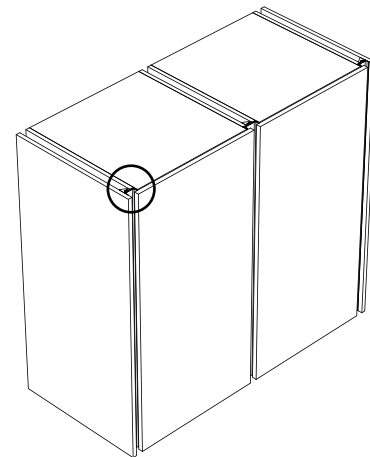

Description

Material:	Aluminum
Finish/Colour:	Brushed Matt OR Black OR White OR Dark Bronze
Usage:	Side panels

Item ID No.

Finish/Colour	Thickness mm	Length mm	Cat. No.
Brushed Matt	18	2670	BG-154.02.260
Black	18	2670	BG-154.02.040
White	18	2670	BG-154.02.020
Dark Bronze	18	2670	BG-154.02.180

To be ordered separately

Items	Cat. No.
Back Spacers Kit	BG-164.02.080
Bracket	BG-166.02.250

TDS-BG-154.02.020.v24.1