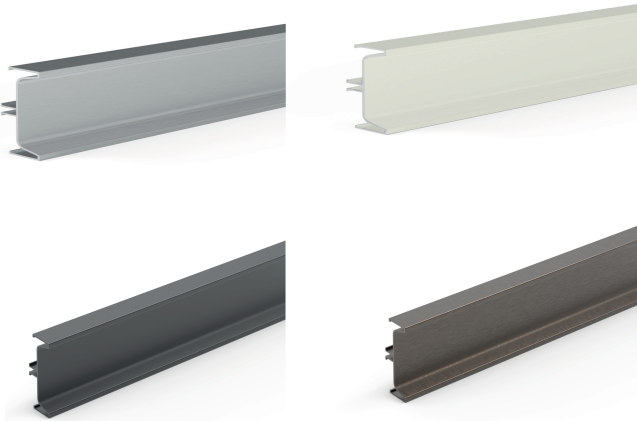

# BERGO VERTICAL GOLA PROFILE

L shape

# BERGO®

Bergo intermediate vertical snap-on GOLA profile panels are used in kitchen furniture "with no handles". This new fixing system for vertical GOLA profiles allows them to be fixed to the front of the unit using brackets, eliminating the need for visible screws inside the unit.

## Description

|                       |  |
|-----------------------|--|
| <b>Material:</b>      | Aluminum   |
| <b>Finish/Colour:</b> | Brushed Matt OR Black OR White<br>OR Dark Bronze |
| <b>Usage:</b>         | Side panels                                      |