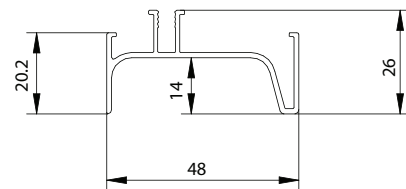

Description

Material:	Aluminum
Finish/Colour:	Brushed Matt OR Black OR White OR Dark Bronze
Usage:	Side panels

Item ID No.

Finish/Colour	Thickness mm	Length mm	Cat. No.
Brushed Matt	18	2670	BG-154.02.260
Black	18	2670	BG-154.02.040
White	18	2670	BG-154.02.020
Dark Bronze	18	2670	BG-154.02.180

To be ordered separately

Items	Cat. No.
Back Spacers Kit	BG-164.02.080
Bracket	BG-166.02.250

TDS-BG-154.02.020.v24.1