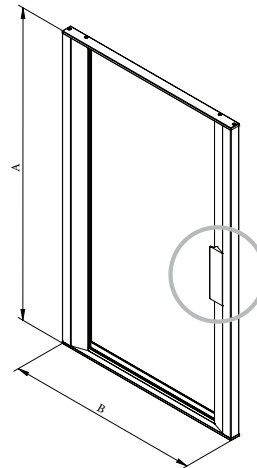

To impart a similar grace to these systems as your handle-less furniture and open shelving units, Bergo brings to you its ELAN Glass Door Profiles. These profiles feature natural meandering grooves for handles and perfectly border the glass, creating timeless designs that never go out of style.

Installation

For 90° Connection

Description

Material: Aluminium

Thickness: 4 mm

Item ID No.

Item	Finish/Colour	Size mm	Cat. No.
Vertical glass door profile	Graphite	3000	BG-168.02.130
		120	BG-170.02.130
Glass door handle	Graphite	1200	BG-170.02.131
		450 x 185 x 280	BG-169.02.130
Horizontal glass door profile	Graphite	600 x 185 x 280	BG-169.02.131
		3000	BG-168.02.180
Vertical glass door profile	Dark bronze	3000	BG-168.02.180
		120	BG-170.02.180
Glass door handle	Dark bronze	1200	BG-170.02.181
		450 x 185 x 280	BG-169.02.180
Horizontal glass door profile	Dark bronze	600 x 185 x 280	BG-169.02.181

For 45° Connection

To be ordered separately

Items	Finish/Colour	Cat. No.
90° Connection screw	Darkened	BG-173.02.040
45° Corner connector	Zinc plated	BG-174.02.270
45° Connection screw	Darkened	BG-172.02.040
90° Connection screw	Darkened	BG-171.02.040