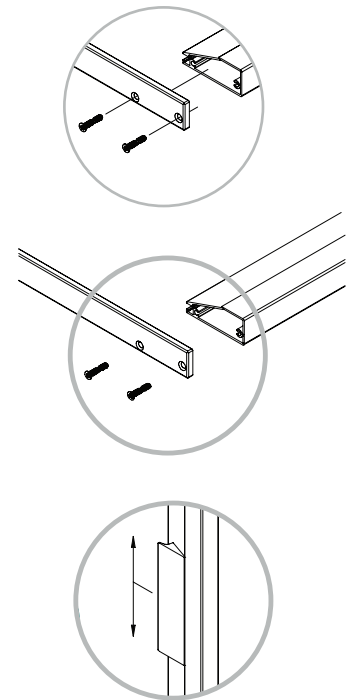

To impart a similar grace to these systems as your handle-less furniture and open shelving units, Bergo brings to you its ELAN Glass Door Profiles. These profiles feature natural meandering grooves for handles and perfectly border the glass, creating timeless designs that never go out of style.

Installation

For 90° Connection

Description

Material: Aluminium

Thickness: 4 mm

Item ID No.

Item	Finish/Colour	Size mm	Cat. No.
Vertical glass door profile	Graphite	3000	BG-168.02.130
		120	BG-170.02.130
Glass door handle	Graphite	1200	BG-170.02.131
		450 x 185 x 280	BG-169.02.130
Horizontal glass door profile	Graphite	600 x 185 x 280	BG-169.02.131
		3000	BG-168.02.180
Vertical glass door profile	Dark bronze	3000	BG-168.02.180
		120	BG-170.02.180
Glass door handle	Dark bronze	1200	BG-170.02.181
		450 x 185 x 280	BG-169.02.180
Horizontal glass door profile	Dark bronze	600 x 185 x 280	BG-169.02.181

For 45° Connection

To be ordered separately

Items	Finish/Colour	Cat. No.
90° Connection screw	Darkened	BG-173.02.040
45° Corner connector	Zinc plated	BG-174.02.270
45° Connection screw	Darkened	BG-172.02.040
90° Connection screw	Darkened	BG-171.02.040