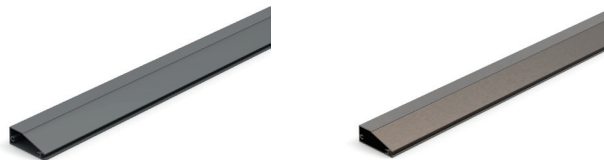

To impart a similar grace to these systems as your handle-less furniture and open shelving units, Bergo brings to you its ELAN Glass Door Profiles. These profiles feature natural meandering grooves for handles and perfectly border the glass, creating timeless designs that never go out of style.

Installation

For 90° Connection

Description

Material: Aluminium

Thickness: 4 mm

Item ID No.

Item	Finish/Colour	Size mm	Cat. No.
Vertical glass door profile	Graphite	3000	BG-168.02.130
		120	BG-170.02.130
Glass door handle	Graphite	1200	BG-170.02.131
		450 x 185 x 280	BG-169.02.130
Horizontal glass door profile	Graphite	600 x 185 x 280	BG-169.02.131
		3000	BG-168.02.180
Vertical glass door profile	Dark bronze	3000	BG-168.02.180
		120	BG-170.02.180
Glass door handle	Dark bronze	1200	BG-170.02.181
		450 x 185 x 280	BG-169.02.180
Horizontal glass door profile	Dark bronze	600 x 185 x 280	BG-169.02.181

For 45° Connection

To be ordered separately

Items	Finish/Colour	Cat. No.
90° Connection screw	Darkened	BG-173.02.040
45° Corner connector	Zinc plated	BG-174.02.270
45° Connection screw	Darkened	BG-172.02.040
90° Connection screw	Darkened	BG-171.02.040