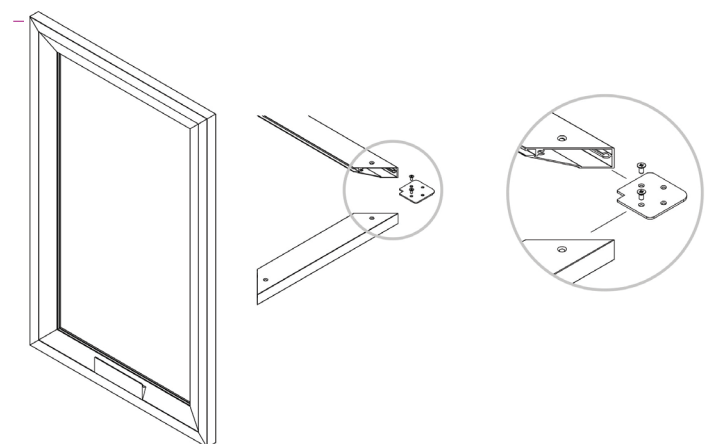

To impart a similar grace to these systems as your handle-less furniture and open shelving units, Bergo brings to you its ELAN Glass Door Profiles. These profiles feature natural meandering grooves for handles and perfectly border the glass, creating timeless designs that never go out of style.

Installation

For 90° Connection

Description

Material: Aluminium

Thickness: 4 mm

Item ID No.

Item	Finish/Colour	Size mm	Cat. No.
Vertical glass door profile	Graphite	3000	BG-168.02.130
		120	BG-170.02.130
Glass door handle	Graphite	1200	BG-170.02.131
		450 x 185 x 280	BG-169.02.130
Horizontal glass door profile	Graphite	600 x 185 x 280	BG-169.02.131
		3000	BG-168.02.180
Vertical glass door profile	Dark bronze	3000	BG-168.02.180
		120	BG-170.02.180
Glass door handle	Dark bronze	1200	BG-170.02.181
		450 x 185 x 280	BG-169.02.180
Horizontal glass door profile	Dark bronze	600 x 185 x 280	BG-169.02.181

For 45° Connection

To be ordered separately

Items	Finish/Colour	Cat. No.
90° Connection screw	Darkened	BG-173.02.040
45° Corner connector	Zinc plated	BG-174.02.270
45° Connection screw	Darkened	BG-172.02.040
90° Connection screw	Darkened	BG-171.02.040