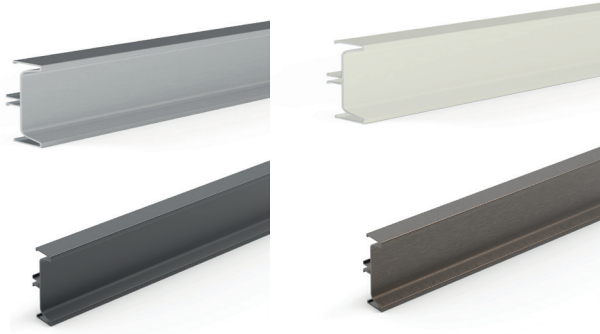

ELAN intermediate vertical U-profile handle is used in kitchen furniture "with no handles". This new fixing system for vertical U-profile handles allows them to be fixed to the front of the unit using brackets, eliminating the need for visible screws inside the unit.

## Description

<b>Material:</b>	Aluminium
<b>Usage:</b>	Intermediate panels