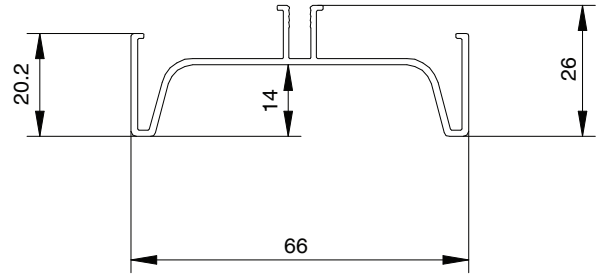

ELAN intermediate vertical U-profile handle is used in kitchen furniture "with no handles". This new fixing system for vertical U-profile handles allows them to be fixed to the front of the unit using brackets, eliminating the need for visible screws inside the unit.

## Description

<b>Material:</b>	Aluminium
<b>Usage:</b>	Intermediate panels

## Item ID No.

Finish/Colour	Thickness mm	Length mm	Cat. No.
Brushed Matt	18	2670	<b>BG-153.02.260</b>
Black	18	2670	<b>BG-153.02.040</b>
White	18	2670	<b>BG-153.02.020</b>
Dark bronze	18	2670	<b>BG-153.02.180</b>