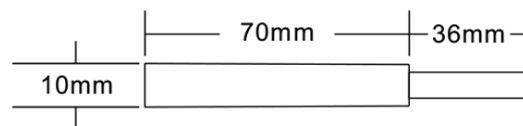

BERGO PUSH TO OPEN DOOR CATCH

Insert Type

BERGO®

Rebound Push to Open

The adhesive push catch with magnet is a mechanical opening aid for holding the doors in closed position, with adjustable magnetic tip

Profile Description

Material:	Plastic
Finish/Colour:	Grey OR Black
Area of application:	Furniture with wood doors
Size:	72.5 x 10 x 10 mm
Latch:	Magnet

Item ID No.

Item	Cat. No.
Grey	BG-302.01.030
Black	BG-302.01.040