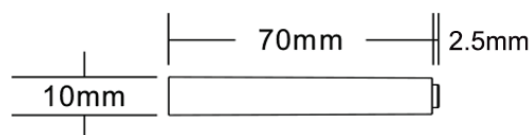

BERGO PUSH TO OPEN DOOR CATCH

Insert Type

BERGO®

Rebound Push to Open

The adhesive push catch with magnet is a mechanical opening aid for holding the doors in closed position, with adjustable magnetic tip

Profile Description

Material:	Plastic
Finish/Colour:	Grey OR Black
Area of application:	Furniture with wood doors
Size:	72.5 x 10 x 10 mm
Latch:	Magnet

Item ID No.

Item	Cat. No.
Grey	BG-302.01.030
Black	BG-302.01.040