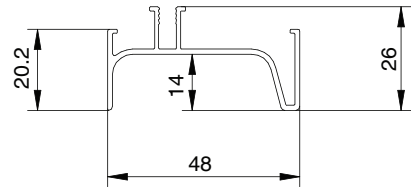

ELAN intermediate vertical L-profile handle is used in kitchen furniture "with no handles". This new fixing system for vertical L-profile handles allows them to be fixed to the front of the unit using brackets, eliminating the need for visible screws inside the unit.

Description

| | |
|------------------|-------------|
| Material: | Aluminium |
| Usage: | Side panels |

Installation

Item ID No.

| Finish/Colour | Thickness mm | Length mm | Cat. No. |
|---------------|--------------|-----------|----------------------|
| Brushed matt | 18 | 2670 | BG-154.02.260 |
| Black | 18 | 2670 | BG-154.02.040 |
| White | 18 | 2670 | BG-154.02.020 |
| Dark bronze | 18 | 2670 | BG-154.02.180 |