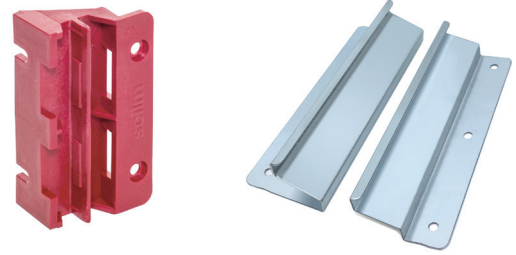

ELAN intermediate vertical L-profile handle is used in kitchen furniture "with no handles". This new fixing system for vertical L-profile handles allows them to be fixed to the front of the unit using brackets, eliminating the need for visible screws inside the unit.

Description

| | |
|------------------|-------------|
| Material: | Aluminium |
| Usage: | Side panels |

Installation

Item ID No.

| Finish/Colour | Thickness mm | Length mm | Cat. No. |
|---------------|--------------|-----------|----------------------|
| Brushed matt | 18 | 2670 | BG-154.02.260 |
| Black | 18 | 2670 | BG-154.02.040 |
| White | 18 | 2670 | BG-154.02.020 |
| Dark bronze | 18 | 2670 | BG-154.02.180 |