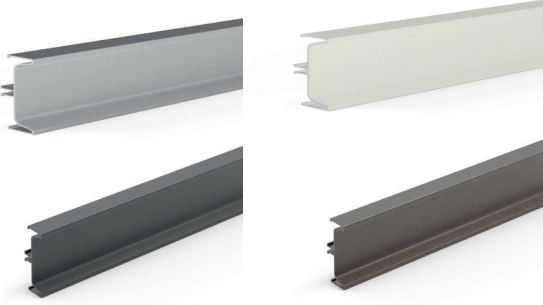

ELAN intermediate vertical L-profile handle is used in kitchen furniture "with no handles". This new fixing system for vertical L-profile handles allows them to be fixed to the front of the unit using brackets, eliminating the need for visible screws inside the unit.

Description

| | |
|------------------|-------------|
| Material: | Aluminium |
| Usage: | Side panels |

Installation

Item ID No.

| Finish/Colour | Thickness mm | Length mm | Cat. No. |
|---------------|--------------|-----------|----------------------|
| Brushed matt | 18 | 2670 | BG-154.02.260 |
| Black | 18 | 2670 | BG-154.02.040 |
| White | 18 | 2670 | BG-154.02.020 |
| Dark bronze | 18 | 2670 | BG-154.02.180 |