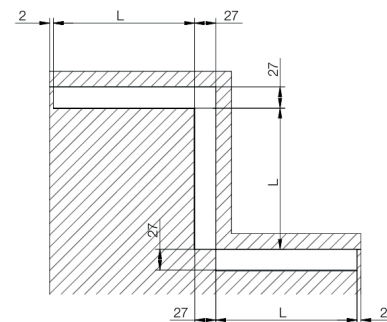

Worktop Backsplash

Panelling aluminium backsplash.

Installation

Description

Material: Aluminium

Item ID No.

| Finish/Colour | Thickness mm | Length mm | Cat. No. |
|---------------|-----------------|--------------|----------------------|
| Brushed Matt | 1 | 4000 | BG-157.02.260 |

To be ordered separately

| Items | Finish/Colour | Cat. No. |
|---------|---------------|----------------------|
| End Cap | Brushed Matt | BG-167.02.260 |
| | Black | BG-167.02.040 |