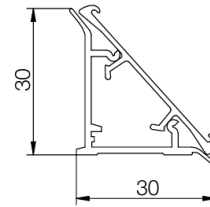

Worktop Backsplash

Panelling aluminium backsplash.

Installation

Description

Material: Aluminium

Item ID No.

| Finish/Colour | Thickness mm | Length mm | Cat. No. |
|---------------|-----------------|--------------|----------------------|
| Brushed Matt | 1 | 4000 | BG-157.02.260 |

To be ordered separately

| Items | Finish/Colour | Cat. No. |
|---------|---------------|----------------------|
| End Cap | Brushed Matt | BG-167.02.260 |
| | Black | BG-167.02.040 |