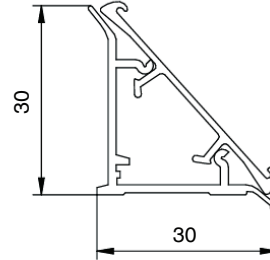

Panelling aluminium worktop backsplash.

Installation

Description

Material: Aluminium

Item ID No.

Finish/Colour	Thickness mm	Length mm	Cat. No.
Brushed matt	1	4000	BG-157.02.260

To be ordered separately

Items	Finish/Colour	Cat. No.
End caps	Brushed matt	BG-167.02.260
	Black	BG-167.02.040