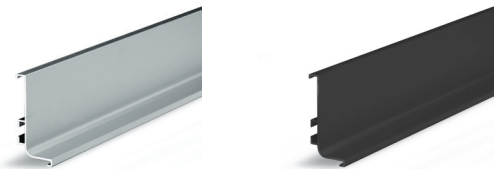

ELAN horizontal under-counter L-profile handle is designed for modern and contemporary kitchen furniture. This aluminium spacer provides a sleek "no handle" look. ELAN L-profile handle for base cabinets offers an aesthetic and creative furniture solution.

Installation

Description

Material:	Aluminium
Usage:	Under-counter

Item ID No.

Finish/Colour	Thickness mm	Length mm	Cat. No.
Brushed matt	18	4100	BG-151.02.260
Black	18	4100	BG-151.02.040
White	18	4100	BG-151.02.020
Dark bronze	18	4100	BG-151.02.180

To be ordered separately

Items	Finish/Colour	Cat. No.
Interior end caps	Brushed matt	BG-158.02.260
	Black	BG-158.02.040
	White	BG-158.02.020
	Dark bronze	BG-158.02.180
Exterior end caps	Dark bronze	BG-159.02.180
45° Interior/Exterior corner	Brushed matt	BG-160.02.260
	Dark bronze	BG-160.02.180
Fixing set	Red	BG-150.02.250