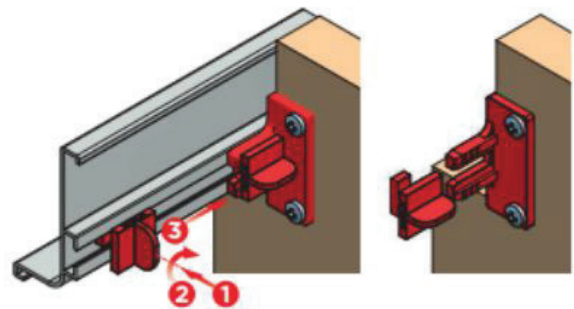

ELAN horizontal under-counter L-profile handle is designed for modern and contemporary kitchen furniture. This aluminium spacer provides a sleek "no handle" look. ELAN L-profile handle for base cabinets offers an aesthetic and creative furniture solution.

Installation

Description

Material:	Aluminium
Usage:	Under-counter

Item ID No.

Finish/Colour	Thickness mm	Length mm	Cat. No.
Brushed matt	18	4100	BG-151.02.260
Black	18	4100	BG-151.02.040
White	18	4100	BG-151.02.020
Dark bronze	18	4100	BG-151.02.180