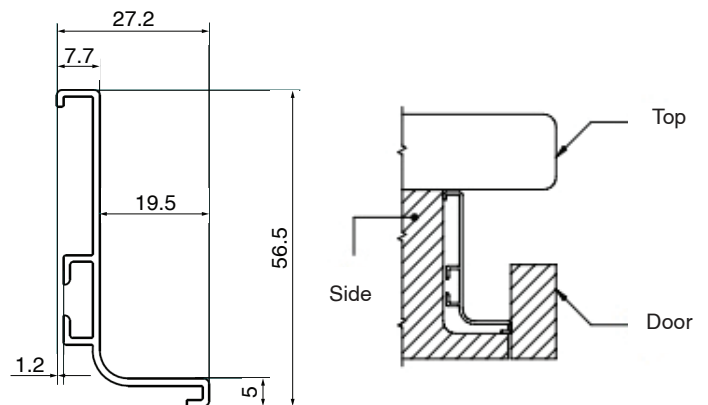

ELAN horizontal under-counter L-profile handle is designed for modern and contemporary kitchen furniture. This aluminium spacer provides a sleek "no handle" look. ELAN L-profile handle for base cabinets offers an aesthetic and creative furniture solution.

Installation

Description

Material:	Aluminium
Usage:	Under-counter

Item ID No.

Finish/Colour	Thickness mm	Length mm	Cat. No.
Brushed matt	18	4100	BG-151.02.260
Black	18	4100	BG-151.02.040
White	18	4100	BG-151.02.020
Dark bronze	18	4100	BG-151.02.180