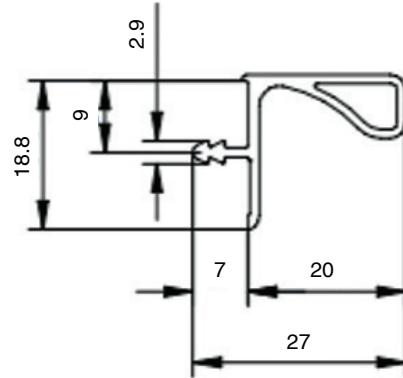

ELAN aluminium horizontal bottom profile handle is an ideal **Installation** option for wall units, specifically upper cabinets.

Description

Material:	Aluminium
Usage:	Wall units

Item ID No.

Finish/Colour	Thickness mm	Length mm	Cat. No.
Brushed matt	18	3900	BG-155.02.260
Black	18	3900	BG-155.02.040
Dark bronze	18	3900	BG-155.02.180