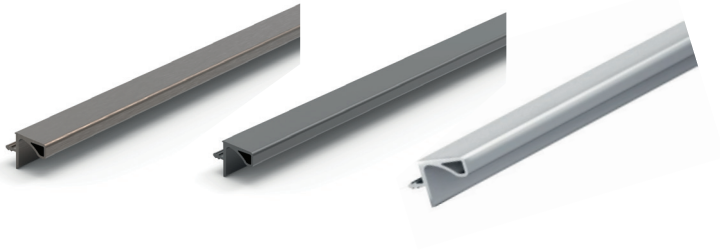

ELAN aluminium horizontal bottom profile handle is an ideal **Installation** option for wall units, specifically upper cabinets.

Description

Material:	Aluminium
Usage:	Wall units

Item ID No.

Finish/Colour	Thickness mm	Length mm	Cat. No.
Brushed matt	18	3900	BG-155.02.260
Black	18	3900	BG-155.02.040
Dark bronze	18	3900	BG-155.02.180