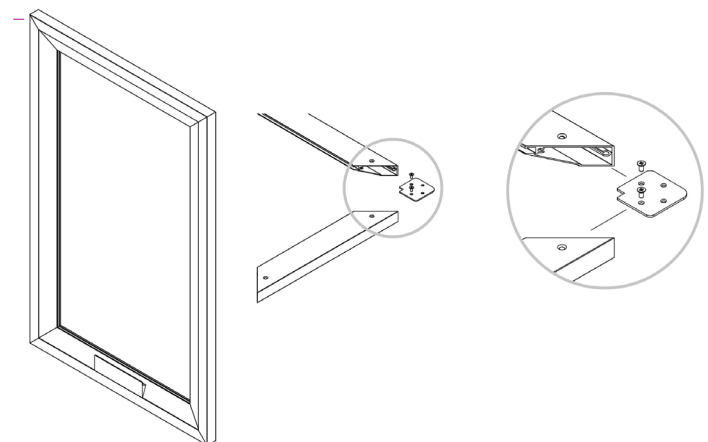

To impart a similar grace to these systems as your handle-less furniture and open shelving units, Bergo brings to you its ELAN Glass Door Profiles. These profiles feature natural meandering grooves for handles and perfectly border the glass, creating timeless designs that never go out of style.

Installation

For 90° Connection

Description

Material:	Aluminium
Thickness:	4 mm

Item ID No.

Item	Finish/Colour	Size mm	Cat. No.
Vertical glass door profile	Graphite	3000	BG-168.02.130
		120	BG-170.02.130
Glass door handle	Graphite	1200	BG-170.02.131
		450 x 185 x 280	BG-169.02.130
Horizontal glass door profile	Graphite	600 x 185 x 280	BG-169.02.131
		3000	BG-168.02.180
Vertical glass door profile	Dark bronze	3000	BG-168.02.180
		120	BG-170.02.180
Glass door handle	Dark bronze	1200	BG-170.02.181
		450 x 185 x 280	BG-169.02.180
Horizontal glass door profile	Dark bronze	600 x 185 x 280	BG-169.02.181

For 45° Connection

To be ordered separately

Items	Finish/Colour	Cat. No.
90° Connection screw	Darkened	BG-173.02.040
45° Corner connector	Zinc plated	BG-174.02.270
45° Connection screw	Darkened	BG-172.02.040
90° Connection screw	Darkened	BG-171.02.040