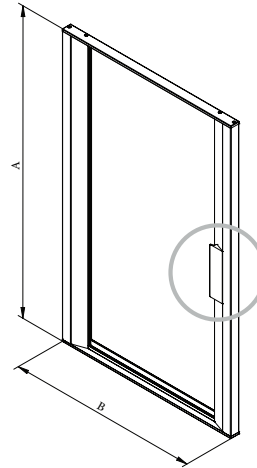

To impart a similar grace to these systems as your handle-less furniture and open shelving units, Bergo brings to you its ELAN Glass Door Profiles. These profiles feature natural meandering grooves for handles and perfectly border the glass, creating timeless designs that never go out of style.

Installation

For 90° Connection

Description

Material:	Aluminium
Thickness:	4 mm

Item ID No.

Item	Finish/Colour	Size mm	Cat. No.
Vertical glass door profile	Graphite	3000	BG-168.02.130
		120	BG-170.02.130
Glass door handle	Graphite	1200	BG-170.02.131
		450 x 185 x 280	BG-169.02.130
Horizontal glass door profile	Graphite	600 x 185 x 280	BG-169.02.131
		3000	BG-168.02.180
Vertical glass door profile	Dark bronze	3000	BG-168.02.180
		120	BG-170.02.180
Glass door handle	Dark bronze	1200	BG-170.02.181
		450 x 185 x 280	BG-169.02.180
Horizontal glass door profile	Dark bronze	600 x 185 x 280	BG-169.02.181

For 45° Connection

To be ordered separately

Items	Finish/Colour	Cat. No.
90° Connection screw	Darkened	BG-173.02.040
45° Corner connector	Zinc plated	BG-174.02.270
45° Connection screw	Darkened	BG-172.02.040
90° Connection screw	Darkened	BG-171.02.040