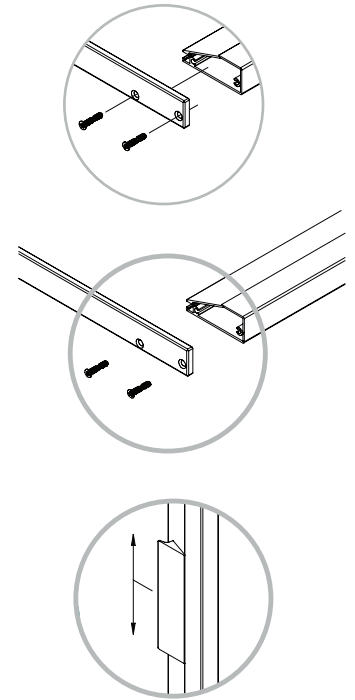

To impart a similar grace to these systems as your handle-less furniture and open shelving units, Bergo brings to you its ELAN Glass Door Profiles. These profiles feature natural meandering grooves for handles and perfectly border the glass, creating timeless designs that never go out of style.

Installation

For 90° Connection

Description

Material:	Aluminium
Thickness:	4 mm

Item ID No.

Item	Finish/Colour	Size mm	Cat. No.
Vertical glass door profile	Graphite	3000	BG-168.02.130
		120	BG-170.02.130
Glass door handle	Graphite	1200	BG-170.02.131
		450 x 185 x 280	BG-169.02.130
Horizontal glass door profile	Graphite	600 x 185 x 280	BG-169.02.131
		3000	BG-168.02.180
Vertical glass door profile	Dark bronze	3000	BG-168.02.180
		120	BG-170.02.180
Glass door handle	Dark bronze	1200	BG-170.02.181
		450 x 185 x 280	BG-169.02.180
Horizontal glass door profile	Dark bronze	600 x 185 x 280	BG-169.02.181

For 45° Connection

To be ordered separately

Items	Finish/Colour	Cat. No.
90° Connection screw	Darkened	BG-173.02.040
45° Corner connector	Zinc plated	BG-174.02.270
45° Connection screw	Darkened	BG-172.02.040
90° Connection screw	Darkened	BG-171.02.040