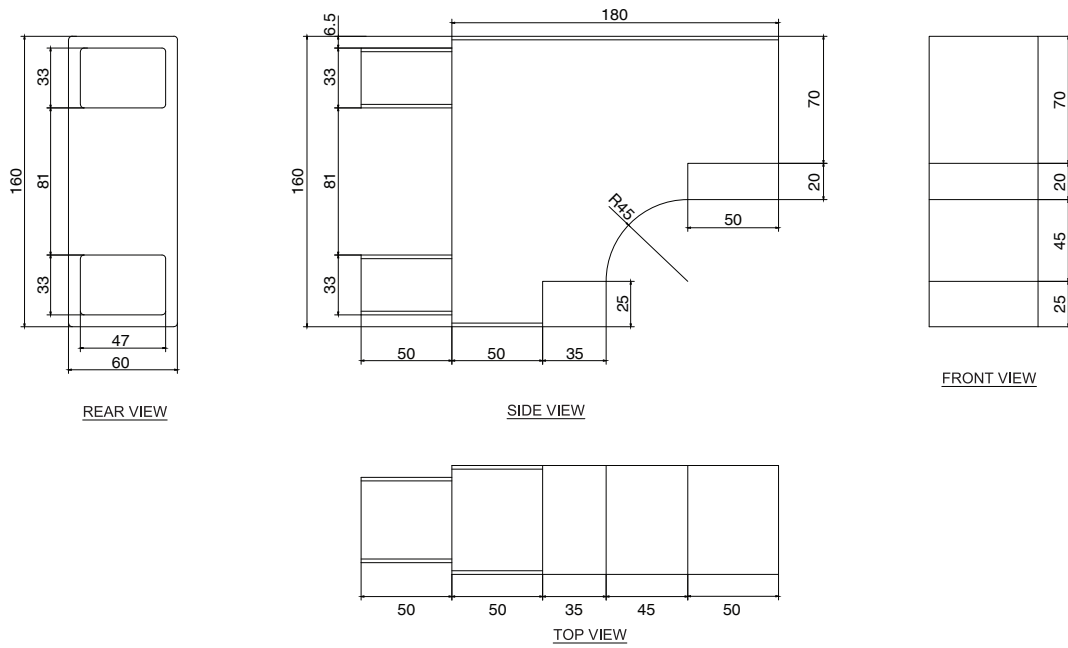

Description:	Decorative end caps, plain sanded on both sides
Colour/Finish:	BG-WPC.05.HPE230.300: Dark teak BG-WPC.05.HPE240.300: Dark walnut
Size:	300 x 100 x 280 mm
Weight:	5.7 kg/m /pc
Width:	300 mm
Thickness:	100 mm
Length:	280 mm

Description:	Decorative end caps, plain sanded on both sides
Colour/Finish:	BG-WPC.05.HPE230.160: Dark teak BG-WPC.05.HPE240.160: Dark walnut
Size:	160 x 60 x 180 mm
Weight:	2 kg/m /pc
Width:	160 mm
Thickness:	60 mm
Length:	180 mm