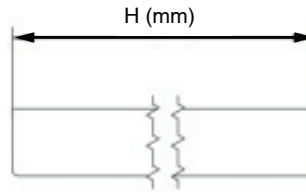

Installation

Description

Material:	Aluminium
Usage:	BG-153.02.XXX / BG-154.02.XXX

Item ID No.

Finish/Colour	Thickness mm	Length mm	Cat. No.
Dark bronze	18	580	BG-156.02.180