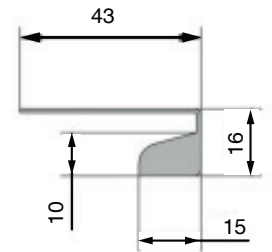

Installation

Description

Material:	Aluminium
Usage:	BG-153.02.XXX / BG-154.02.XXX

Item ID No.

Finish/Colour	Thickness mm	Length mm	Cat. No.
Dark bronze	18	580	BG-156.02.180