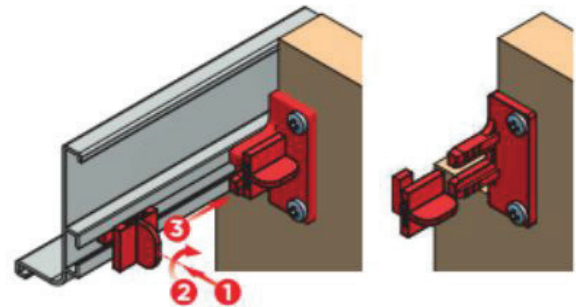

ELAN horizontal under-counter L-profile handle is designed for modern and contemporary kitchen furniture. This aluminium spacer provides a sleek "no handle" look. ELAN L-profile handle for base cabinets offers an aesthetic and creative furniture solution.

Installation

Description

Material:	Aluminium
Usage:	Under-counter

Item ID No.

Finish/Colour	Thickness mm	Length mm	Cat. No.
Brushed matt	18	4100	BG-151.02.260
Black	18	4100	BG-151.02.040
White	18	4100	BG-151.02.020
Dark bronze	18	4100	BG-151.02.180