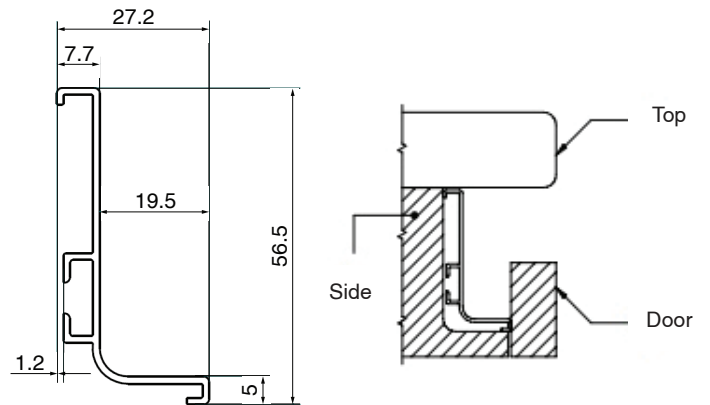

ELAN horizontal under-counter L-profile handle is designed for modern and contemporary kitchen furniture. This aluminium spacer provides a sleek "no handle" look. ELAN L-profile handle for base cabinets offers an aesthetic and creative furniture solution.

Installation

Description

Material:	Aluminium
Usage:	Under-counter

Item ID No.

Finish/Colour	Thickness mm	Length mm	Cat. No.
Brushed matt	18	4100	BG-151.02.260
Black	18	4100	BG-151.02.040
White	18	4100	BG-151.02.020
Dark bronze	18	4100	BG-151.02.180