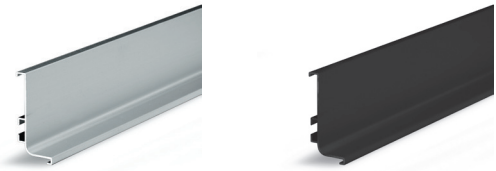

ELAN horizontal under-counter L-profile handle is designed for modern and contemporary kitchen furniture. This aluminium spacer provides a sleek "no handle" look. ELAN L-profile handle for base cabinets offers an aesthetic and creative furniture solution.

Installation

Description

Material:	Aluminium
Usage:	Under-counter

Item ID No.

Finish/Colour	Thickness mm	Length mm	Cat. No.
Brushed matt	18	4100	BG-151.02.260
Black	18	4100	BG-151.02.040
White	18	4100	BG-151.02.020
Dark bronze	18	4100	BG-151.02.180

To be ordered separately

Items	Finish/Colour	Cat. No.
Interior end caps	Brushed matt	BG-158.02.260
	Black	BG-158.02.040
	White	BG-158.02.020
	Dark bronze	BG-158.02.180
Exterior end caps	Dark bronze	BG-159.02.180
45° Interior/Exterior corner	Brushed matt	BG-160.02.260
	Dark bronze	BG-160.02.180
Fixing set	Red	BG-150.02.250